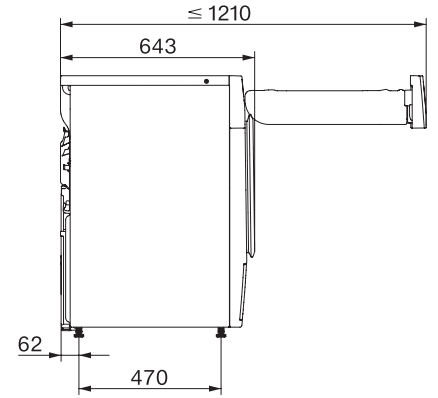

TWW780WP Passion

Uscător cu pompă de căldură T1:

A+++ -10 % | 9 kg | M Touch | SteamFinish | SilenceDrum

T1 installation drawing, fascia 5 degree, measures in mm

T1 drawing, fascia 5 degree, measures in mm

T1 drawing, fascia 5 degree, with porthole, measures in mm

T1 drawing, fascia 5 degree, measures in mm