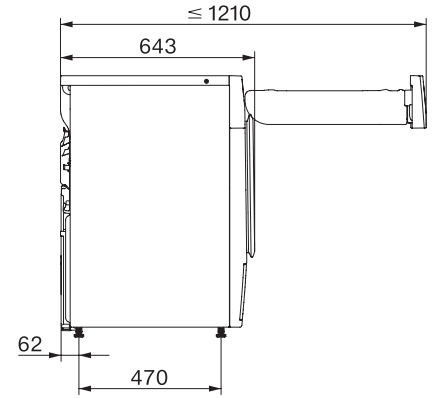

TWR780WP Eco&Steam&9kg  
Uscător cu pompă de căldură T1:  
A+++ -10 % | 9 kg | M Touch | SteamFinish | SilenceDrum

T1 installation drawing, fascia 5 degree, measures in mm

T1 drawing, fascia 5 degree, measures in mm

T1 drawing, fascia 5 degree, with porthole, measures in mm

T1 drawing, fascia 5 degree, measures in mm