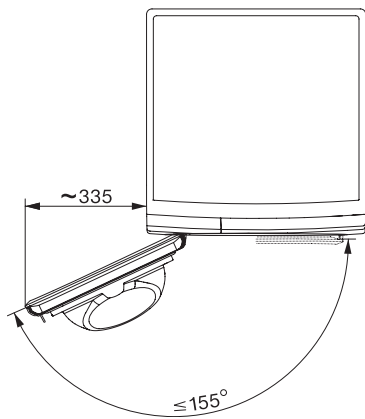

TWR780WP Eco&Steam&9kg  
Uscător cu pompă de căldură T1:  
A+++ -10 % | 9 kg | M Touch | SteamFinish | SilenceDrum

T1 installation drawing, fascia 5 degree, measures in mm

T1 drawing, fascia 5 degree, measures in mm

T1 drawing, fascia 5 degree, with porthole, measures in mm

T1 drawing, fascia 5 degree, measures in mm