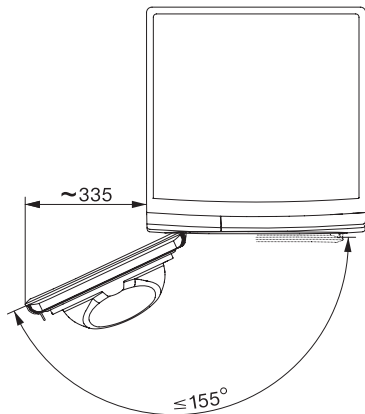

TSC563WP EcoSpeed&8kg  
Uscător cu pompă de căldură T1:  
A+++ | 8 kg | EcoDry | FragranceDos | PerfectDry

T1 installation drawing, fascia 5 degree, measures in mm

T1 drawing, fascia 5 degree, measures in mm

T1 drawing, fascia 5 degree, without porthole, measures in mm

T1 drawing, fascia 5 degree, measures in mm