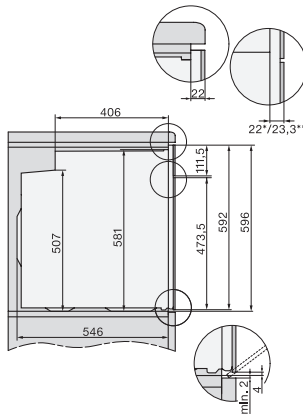

## H 2467 BP ACTIVE

Cuptor

un design modern cu conectare în rețea, curăț pirolit și telescopice FlexiClip.

installation H7000 XL, installation drawing

side view H7000 XL, installation drawings

built-in H7000 XL, installation drawing

Installation H7000 XL underframe, installation drawings

side view H7000 XL build-under, installation drawing

H2465B, H2465BP, H2466B, H2466BP, H2467B, H2467BP, H2468B, H2468BP, H2469B, H2469BP installation drawings