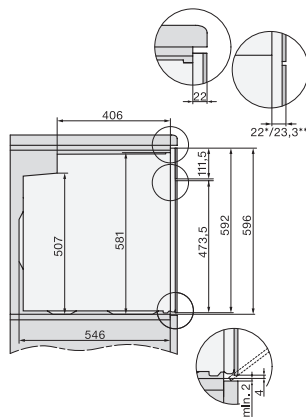

H 2467 B ACTIVE

Cuptor

un design modern cu conectare în rețea, PerfectClean și telescopice FlexiClip.

installation H7000 XL, installation drawing

side view H7000 XL, installation drawings

built-in H7000 XL, installation drawing

Installation H7000 XL underframe, installation drawings

side view H7000 XL build-under, installation drawing

H2465B, H2465BP, H2466B, H2466BP, H2467B, H2467BP, H2468B, H2468BP, H2469B, H2469BP installation drawings