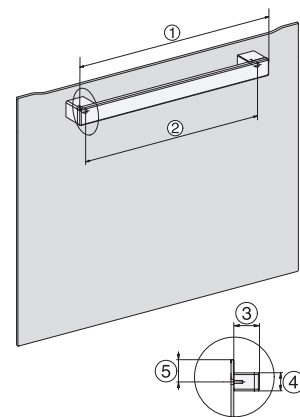

H 2467 B ACTIVE

Cuptor

un design modern cu conectare în rețea, PerfectClean și telescopice FlexiClip.

installation H7000 XL, installation drawing

side view H7000 XL, installation drawings

built-in H7000 XL, installation drawing

Installation H7000 XL underframe, installation drawings

side view H7000 XL build-under, installation drawing

H2465B, H2465BP, H2466B, H2466BP, H2467B, H2467BP, H2468B, H2468BP, H2469B, H2469BP installation drawings