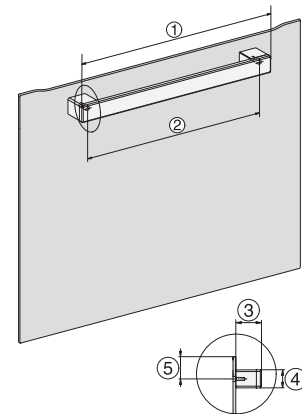

H 2465 B ACTIVE

Cuptor

design modern cu conectare în rețea & PerfectClean la preț de început atractiv.

installation H7000 XL, installation drawing

side view H7000 XL, installation drawings

built-in H7000 XL, installation drawing

Installation H7000 XL underframe, installation drawings

side view H7000 XL build-under, installation drawing

H2465B, H2465BP, H2466B, H2466BP, H2467B, H2467BP, H2468B, H2468BP, H2469B, H2469BP installation drawings