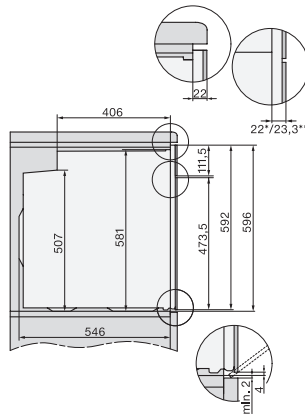

H 2465 B ACTIVE

Cuptor

design modern cu conectare în rețea & PerfectClean la preț de început atractiv.

installation H7000 XL, installation drawing

side view H7000 XL, installation drawings

built-in H7000 XL, installation drawing

Installation H7000 XL underframe, installation drawings

side view H7000 XL build-under, installation drawing

H2465B, H2465BP, H2466B, H2466BP, H2467B, H2467BP, H2468B, H2468BP, H2469B, H2469BP installation drawings