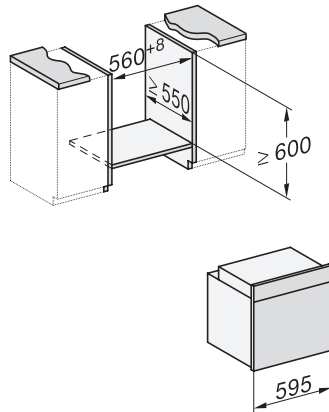

DGC 7151

Cuptor combinat cu aburi
cu un design negru elegant, cu conectare și TasteControl.

DGC 7151

Cuptor combinat cu aburi
cu un design negru elegant, cu conectare și TasteControl.

H226x-1B/BP/E/EP//IP, H2760B/BP, H28x0B/BP, H7x6xB/BP/BPX installation drawings

H226x-1B/BP/E/EP//IP, H2760B/BP, H28x0B/BP, H7x6xB/BP/BPX, installation drawings, GB, AUS

H2760B/BP, H28x0B/BP, H7x6xB/BP/BPX, DGC7351, DGC7151, installation drawings

H226x-1B/BP/E/EP//IP, H2760B/BP, H28x0B/BP, H7x6xB/BP/BPX, installation drawings