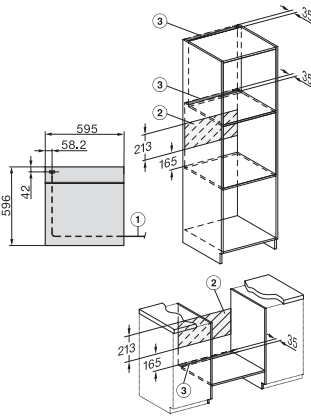

DGC 7151

Cuptor combinat cu aburi
cu un design negru elegant, cu conectare și TasteControl.

DGC 7151

Cuptor combinat cu aburi
cu un design negru elegant, cu conectare și TasteControl.

H226x-1B/BP/E/EP//IP, H2760B/BP, H28x0B/BP, H7x6xB/BP/BPX installation drawings

H226x-1B/BP/E/EP//IP, H2760B/BP, H28x0B/BP, H7x6xB/BP/BPX, installation drawings, GB, AUS

H2760B/BP, H28x0B/BP, H7x6xB/BP/BPX, DGC7351, DGC7151, installation drawings

H226x-1B/BP/E/EP//IP, H2760B/BP, H28x0B/BP, H7x6xB/BP/BPX, installation drawings