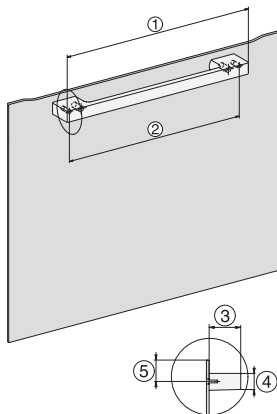

H7x65BP, H7145BM, H7165B, H7365B, H2756B,
H2765B/BP, DGC7151, DGC7351 installation drawings