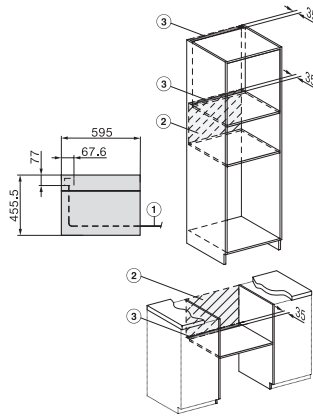

## H 7145 BM

Cuptor combi cu microunde compact  
cu un design negru elegant cu programe automate și moduri combinate.

side view H7000 BM, installation drawings

built-in H7000 BM, installation drawing

built-in H7000 BM build-under, installation drawings

installation H7000 BM, installation drawing

H7x40BM/BMX, installation drawings, GB, AUS

side view H7000 BM build-under, installation drawings

H7x65BP, H7145BM, H7165B, H7365B, H2756B,  
H2765B/BP, DGC7151, DGC7351 installation drawings