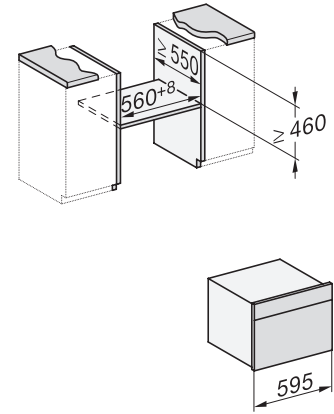

## H 7145 BM

Cuptor combi cu microunde compact  
cu un design negru elegant cu programe automate și moduri combinate.

side view H7000 BM, installation drawings

built-in H7000 BM, installation drawing

built-in H7000 BM build-under, installation drawings

installation H7000 BM, installation drawing

H7x40BM/BMX, installation drawings, GB, AUS

side view H7000 BM build-under, installation drawings

H7x65BP, H7145BM, H7165B, H7365B, H2756B,  
H2765B/BP, DGC7151, DGC7351 installation drawings