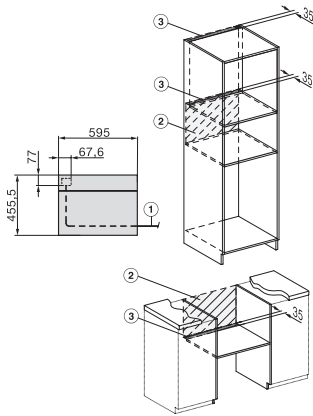

## H 7145 BM

Cuptor combi cu microunde compact  
cu un design negru elegant cu programe automate și moduri combinate.

side view H7000 BM, installation drawings

built-in H7000 BM, installation drawing

built-in H7000 BM build-under, installation drawings

installation H7000 BM, installation drawing

H7x40BM/BMX, installation drawings, GB, AUS

side view H7000 BM build-under, installation drawings

H7x65BP, H7145BM, H7165B, H7365B, H2756B,  
H2765B/BP, DGC7151, DGC7351 installation drawings