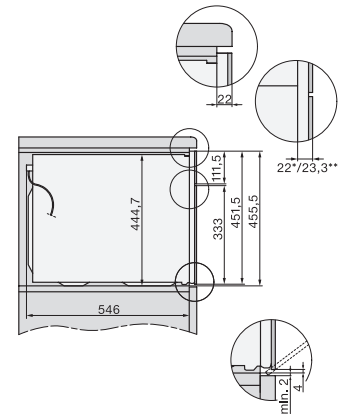

## H 7145 BM

Cuptor combi cu microunde compact  
cu un design negru elegant cu programe automate și moduri combinate.

side view H7000 BM, installation drawings

built-in H7000 BM, installation drawing

built-in H7000 BM build-under, installation drawings

installation H7000 BM, installation drawing

H7x40BM/BMX, installation drawings, GB, AUS

side view H7000 BM build-under, installation drawings

H7x65BP, H7145BM, H7165B, H7365B, H2756B,  
H2765B/BP, DGC7151, DGC7351 installation drawings