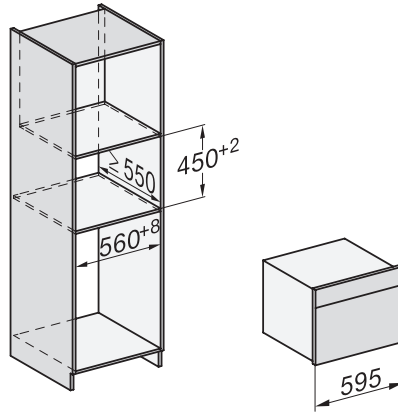

## H 7145 BM

Cuptor combi cu microunde compact  
cu un design negru elegant cu programe automate și moduri combinate.

side view H7000 BM, installation drawings

built-in H7000 BM, installation drawing

built-in H7000 BM build-under, installation drawings