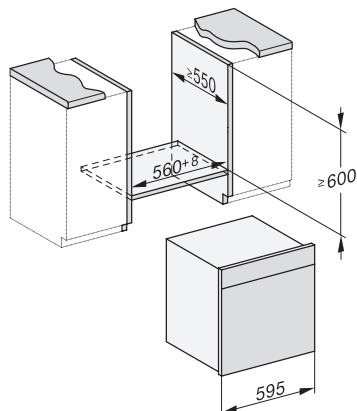

DGC 7865 HCX Pro
Cuptor cu abur Combi cu racord la apă și scurgere

Installation DGC XXL, ESW7x20 installation drawings

Installation_DGC_XXL_ESW7x10_EVS7010 installation drawings

built-in DGC XXL, installation drawing

DGC7x65 connections and ventilation 60cm, installation drawing

built-in DGC XXL build-under, installation drawing

screw joint DGC XXL, installation drawing

DGC7x4x swivel range of the aperture, installation drawings

side view DGC XXL, installation drawings