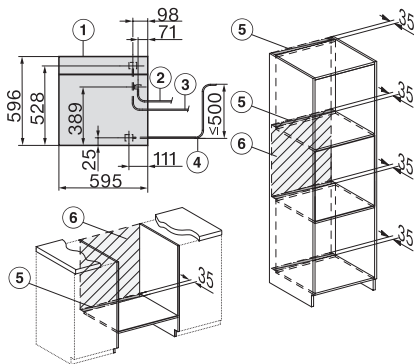

DGC 7865 HCX Pro
Cuptor cu abur Combi cu racord la apă și scurgere

Installation DGC XXL, ESW7x20 installation drawings

Installation_DGC_XXL_ESW7x10_EVS7010 installation drawings

built-in DGC XXL, installation drawing

DGC7x65 connections and ventilation 60cm, installation drawing

built-in DGC XXL build-under, installation drawing

screw joint DGC XXL, installation drawing

DGC7x4x swivel range of the aperture, installation drawings

side view DGC XXL, installation drawings