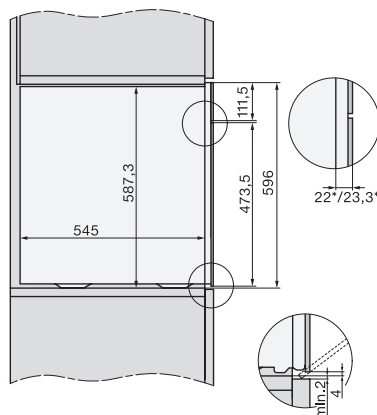

DGC7x65 connections and ventilation 60cm, installation drawing

built-in DGC XXL build-under, installation drawing

screw joint DGC XXL, installation drawing

DGC7x4x swivel range of the aperture, installation drawings

side view DGC XXL, installation drawings