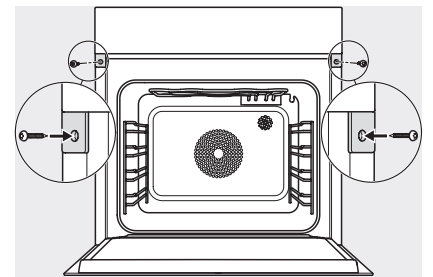

DGC 7865 HCX Pro
Cuptor cu abur Combi cu racord la apă și scurgere

Installation DGC XXL, ESW7x20 installation drawings

Installation_DGC_XXL_ESW7x10_EVS7010 installation drawings

built-in DGC XXL, installation drawing

DGC7x65 connections and ventilation 60cm, installation drawing

built-in DGC XXL build-under, installation drawing

screw joint DGC XXL, installation drawing

DGC7x4x swivel range of the aperture, installation drawings