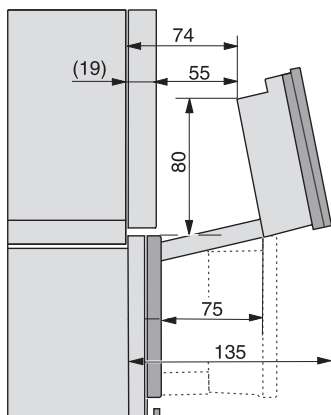

DGC 7865 HCX Pro
Cuptor cu abur Combi cu racord la apă și scurgere

Installation DGC XXL, ESW7x20 installation drawings

Installation_DGC_XXL_ESW7x10_EVS7010 installation drawings

built-in DGC XXL, installation drawing

DGC7x65 connections and ventilation 60cm, installation drawing

built-in DGC XXL build-under, installation drawing

screw joint DGC XXL, installation drawing

DGC7x4x swivel range of the aperture, installation drawings

side view DGC XXL, installation drawings