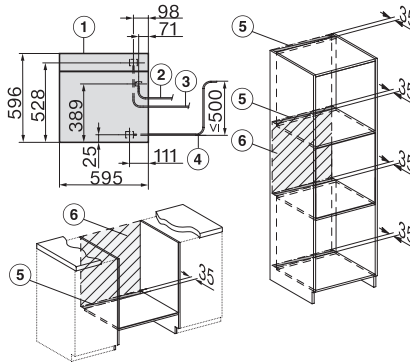

DGC 7865 HC Pro

Cuptor cu abur Combi cu racord la apă și scurgere

H7000 handle, installation drawing

Installation DGC XXL, ESW7x20 installation drawings

ESW7x10, EVS7010, DGC7x6xHCPro, DGC7x6xHCXPro installation drawings

built-in DGC XXL, installation drawing

DGC7x65 connections and ventilation 60cm, installation drawing

built-in DGC XXL build-under, installation drawing

screw joint DGC XXL, installation drawing

DGC7x4x swivel range of the aperture, installation drawings

side view DGC XXL, installation drawings