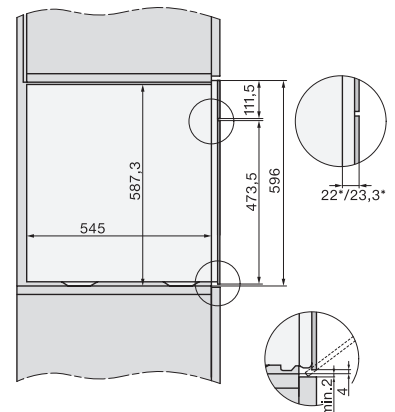

built-in DGC XXL, installation drawing

DGC7x65 connections and ventilation 60cm, installation drawing

built-in DGC XXL build-under, installation drawing

screw joint DGC XXL, installation drawing

DGC7x4x swivel range of the aperture, installation drawings

side view DGC XXL, installation drawings