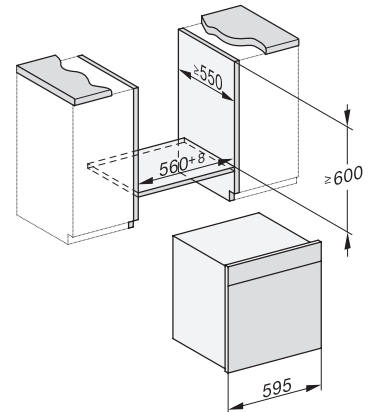

DGC 7865 HC Pro

Cuptor cu abur Combi cu racord la apă și scurgere

H7000 handle, installation drawing

Installation DGC XXL, ESW7x20 installation drawings

ESW7x10, EVS7010, DGC7x6xHCPro, DGC7x6xHCXPro installation drawings

built-in DGC XXL, installation drawing

DGC7x65 connections and ventilation 60cm, installation drawing

built-in DGC XXL build-under, installation drawing

screw joint DGC XXL, installation drawing

DGC7x4x swivel range of the aperture, installation drawings

side view DGC XXL, installation drawings