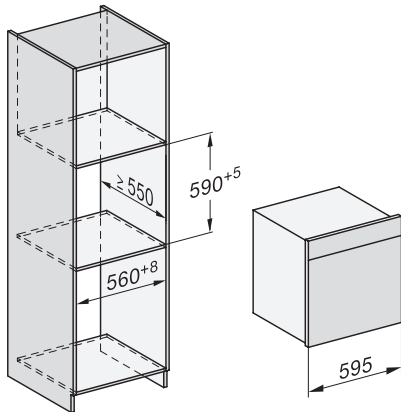

DGC 7865 HC Pro

Cuptor cu abur Combi cu racord la apă și scurgere

H7000 handle, installation drawing

Installation DGC XXL, ESW7x20 installation drawings

ESW7x10, EVS7010, DGC7x6xHCPro, DGC7x6xHCXPro installation drawings

built-in DGC XXL, installation drawing

DGC7x65 connections and ventilation 60cm, installation drawing

built-in DGC XXL build-under, installation drawing

screw joint DGC XXL, installation drawing

DGC7x4x swivel range of the aperture, installation drawings

side view DGC XXL, installation drawings