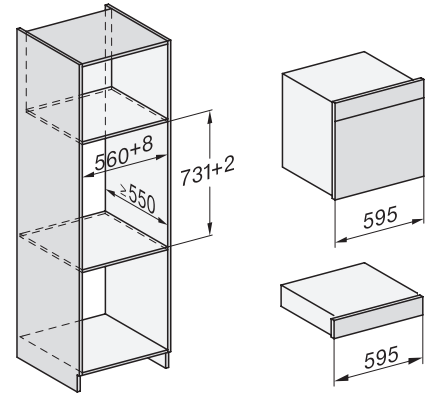

DGC 7865 HC Pro

Cuptor cu abur Combi cu racord la apă și scurgere

H7000 handle, installation drawing

Installation DGC XXL, ESW7x20 installation drawings

ESW7x10, EVS7010, DGC7x6xHCPro, DGC7x6xHCXPro installation drawings

built-in DGC XXL, installation drawing

DGC7x65 connections and ventilation 60cm, installation drawing

built-in DGC XXL build-under, installation drawing

screw joint DGC XXL, installation drawing

DGC7x4x swivel range of the aperture, installation drawings

side view DGC XXL, installation drawings