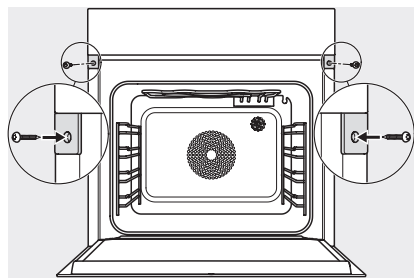

DGC 7865 HC Pro

Cuptor cu abur Combi cu racord la apă și scurgere

H7000 handle, installation drawing

Installation DGC XXL, ESW7x20 installation drawings

ESW7x10, EVS7010, DGC7x6xHCPro, DGC7x6xHCXPro installation drawings

built-in DGC XXL, installation drawing

DGC7x65 connections and ventilation 60cm, installation drawing

built-in DGC XXL build-under, installation drawing

screw joint DGC XXL, installation drawing

DGC7x4x swivel range of the aperture, installation drawings