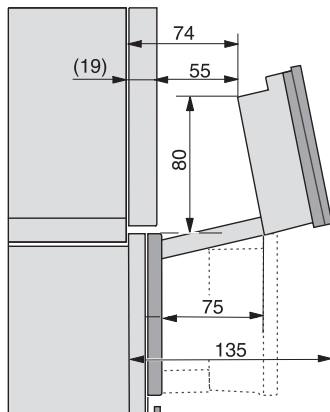

built-in DGC XXL, installation drawing

DGC7x65 connections and ventilation 60cm, installation drawing

built-in DGC XXL build-under, installation drawing

screw joint DGC XXL, installation drawing

DGC7x4x swivel range of the aperture, installation drawings

side view DGC XXL, installation drawings