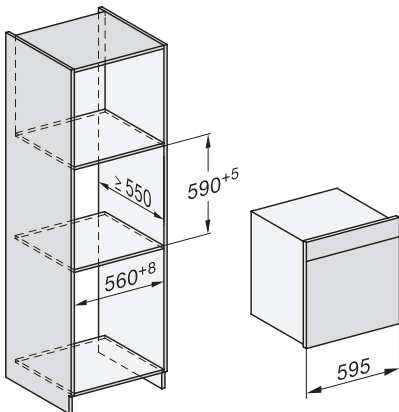

ESW7x10, EVS7010, DGC7x6xHCPro, DGC7x6xHCXPro installation drawings

built-in DGC XXL, installation drawing

DGC7x65 connections and ventilation 60cm, installation drawing

built-in DGC XXL build-under, installation drawing

screw joint DGC XXL, installation drawing

DGC7x4x swivel range of the aperture, installation drawings

side view DGC XXL, installation drawings