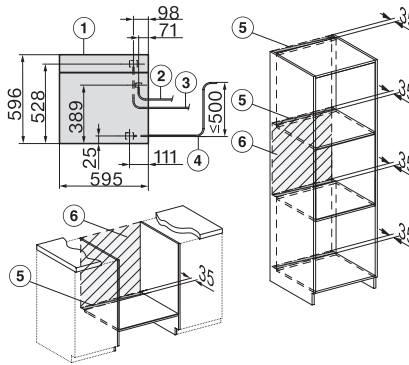

DGC 7865 HC Pro Cuptor cu abur Combi cu racord la apă și scurgere

DG7x40, DGC7x4x, DGC7x6x, DG7635, DGM7x4x, DO7, H2860B/BP, H7240BM, H7x40BM, H7x4xB/BP, H7x6xB/BP, installation drawings

ESW7x20, DGC7x6xHCPro, DGC7x6xHCXPro installation drawings

ESW7x10, EVS7010, DGC7x6xHCPro, DGC7x6xHCXPro installation drawings

built-in DGC XXL, installation drawing

DGC7x65 connections and ventilation 60cm, installation drawing

built-in DGC XXL build-under, installation drawing

screw joint DGC XXL, installation drawing

DGC7x4x swivel range of the aperture, installation drawings

side view DGC XXL, installation drawings