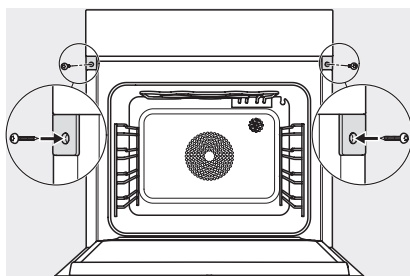

ESW7x10, EVS7010, DGC7x6xHCPro, DGC7x6xHCXPro installation drawings

built-in DGC XXL, installation drawing

DGC7x65 connections and ventilation 60cm, installation drawing

built-in DGC XXL build-under, installation drawing

screw joint DGC XXL, installation drawing

DGC7x4x swivel range of the aperture, installation drawings

side view DGC XXL, installation drawings