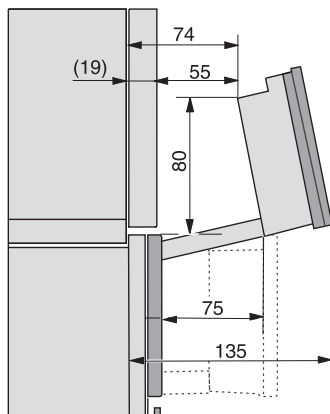

ESW7x10, EVS7010, DGC7x6xHCPro, DGC7x6xHCXPro installation drawings

built-in DGC XXL, installation drawing

DGC7x65 connections and ventilation 60cm, installation drawing

built-in DGC XXL build-under, installation drawing

screw joint DGC XXL, installation drawing

DGC7x4x swivel range of the aperture, installation drawings

side view DGC XXL, installation drawings