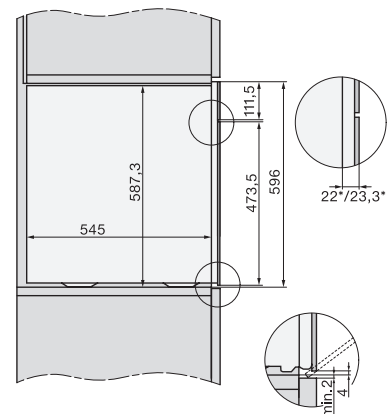

ESW7x10, EVS7010, DGC7x6xHCPro, DGC7x6xHCXPro installation drawings

built-in DGC XXL, installation drawing

DGC7x65 connections and ventilation 60cm, installation drawing

built-in DGC XXL build-under, installation drawing

screw joint DGC XXL, installation drawing

DGC7x4x swivel range of the aperture, installation drawings

side view DGC XXL, installation drawings