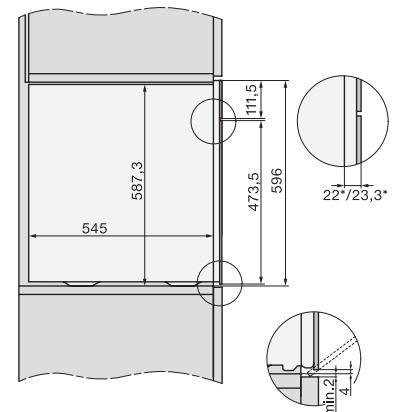

built-in DGC XXL, installation drawing

DGC7x65 connections and ventilation 60cm, installation drawing

built-in DGC XXL build-under, installation drawing

screw joint DGC XXL, installation drawing

DGC7x4x swivel range of the aperture, installation drawings

side view DGC XXL, installation drawings