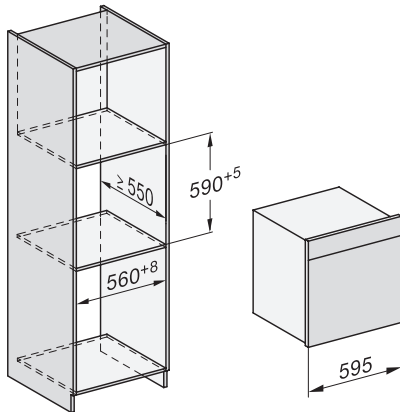

built-in DGC XXL, installation drawing

DGC7x65 connections and ventilation 60cm, installation drawing

built-in DGC XXL build-under, installation drawing

screw joint DGC XXL, installation drawing

DGC7x4x swivel range of the aperture, installation drawings

side view DGC XXL, installation drawings