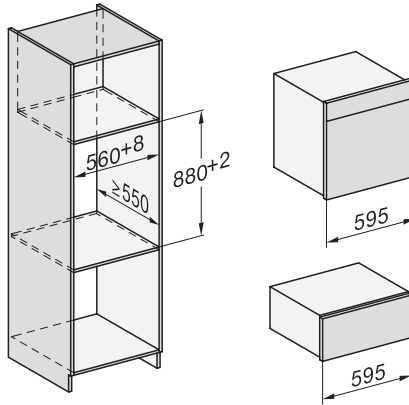

Installation DGC XXL, ESW7x20 installation drawings