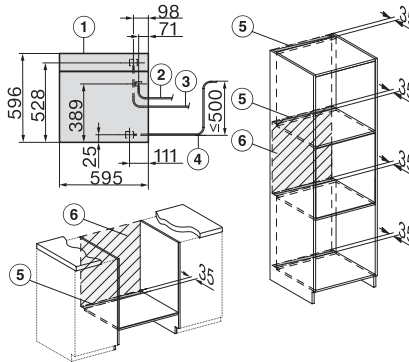

## DGC 7865 HC Pro

Cuptor cu abur Combi cu racord la apă și scurgere

H7000 handle, glass, installation drawings

Installation DGC XXL, ESW7x20 installation drawings

ESW7x10, EVS7010, DGC7x6xHCPro, DGC7x6xHCXPro installation drawings

built-in DGC XXL, installation drawing

DGC7x65 connections and ventilation 60cm, installation drawing

built-in DGC XXL build-under, installation drawing

screw joint DGC XXL, installation drawing

DGC7x4x swivel range of the aperture, installation drawings

side view DGC XXL, installation drawings