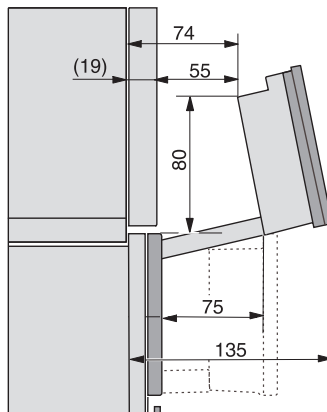

built-in DGC XXL, installation drawing

DGC7x65 connections and ventilation 60cm, installation drawing

built-in DGC XXL build-under, installation drawing

screw joint DGC XXL, installation drawing

DGC7x4x swivel range of the aperture, installation drawings

side view DGC XXL, installation drawings