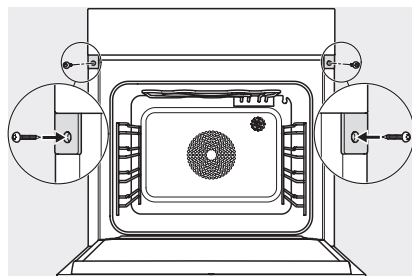

## DGC 7865 HC Pro

Cuptor cu abur Combi cu racord la apă și scurgere

H7000 handle, glass, installation drawings

Installation DGC XXL, ESW7x20 installation drawings

ESW7x10, EVS7010, DGC7x6xHCPro, DGC7x6xHCXPro installation drawings

built-in DGC XXL, installation drawing

DGC7x65 connections and ventilation 60cm, installation drawing

built-in DGC XXL build-under, installation drawing

screw joint DGC XXL, installation drawing

DGC7x4x swivel range of the aperture, installation drawings