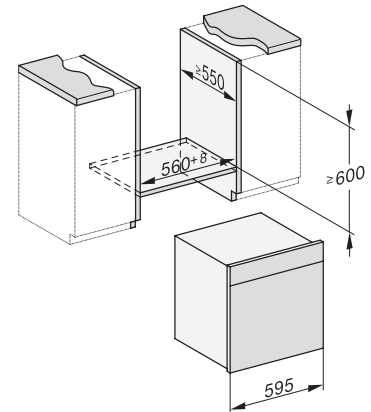

## DGC 7865 HC Pro

Cuptor cu abur Combi cu racord la apă și scurgere

H7000 handle, glass, installation drawings

Installation DGC XXL, ESW7x20 installation drawings

ESW7x10, EVS7010, DGC7x6xHCPro, DGC7x6xHCXPro installation drawings

built-in DGC XXL, installation drawing

DGC7x65 connections and ventilation 60cm, installation drawing

built-in DGC XXL build-under, installation drawing

screw joint DGC XXL, installation drawing

DGC7x4x swivel range of the aperture, installation drawings