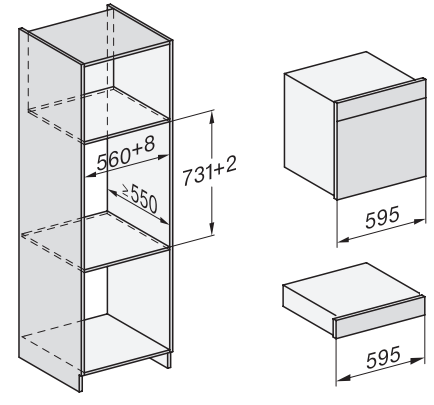

ESW7x10, EVS7010, DGC7x6xHCPro, DGC7x6xHCXPro installation drawings