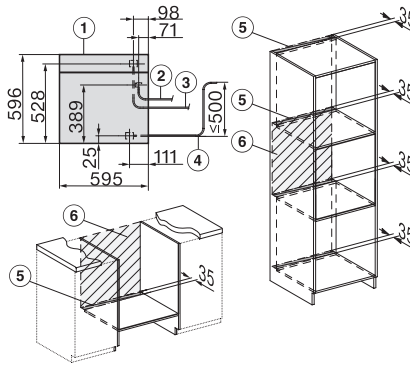

DGC 7865 HC Pro
Cuptor cu abur Combi cu racord la apă și scurgere

H7000 handle, glass, installation drawings

Installation DGC XXL, ESW7x20 installation drawings

Installation_DGC_XXL_ESW7x10_EVS7010 installation drawings

built-in DGC XXL, installation drawing

DGC7x65 connections and ventilation 60cm, installation drawing

built-in DGC XXL build-under, installation drawing

screw joint DGC XXL, installation drawing

DGC7x4x swivel range of the aperture, installation drawings

side view DGC XXL, installation drawings