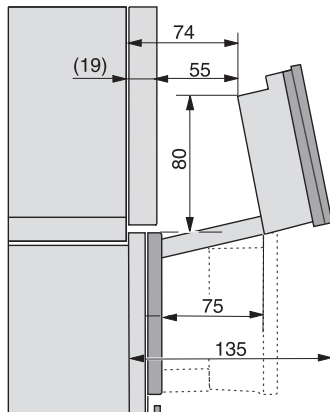

DGC 7865 HC Pro
Cuptor cu abur Combi cu racord la apă și scurgere

H7000 handle, glass, installation drawings

Installation DGC XXL, ESW7x20 installation drawings

Installation_DGC_XXL_ESW7x10_EVS7010 installation drawings

built-in DGC XXL, installation drawing

DGC7x65 connections and ventilation 60cm, installation drawing

built-in DGC XXL build-under, installation drawing

screw joint DGC XXL, installation drawing

DGC7x4x swivel range of the aperture, installation drawings

side view DGC XXL, installation drawings