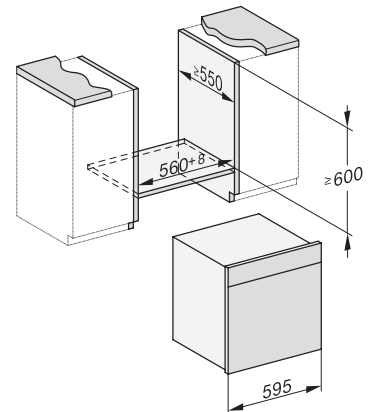

DGC 7865 HC Pro
Cuptor cu abur Combi cu racord la apă și scurgere

H7000 handle, glass, installation drawings

Installation DGC XXL, ESW7x20 installation drawings

Installation_DGC_XXL_ESW7x10_EVS7010 installation drawings

built-in DGC XXL, installation drawing

DGC7x65 connections and ventilation 60cm, installation drawing

built-in DGC XXL build-under, installation drawing

screw joint DGC XXL, installation drawing

DGC7x4x swivel range of the aperture, installation drawings

side view DGC XXL, installation drawings