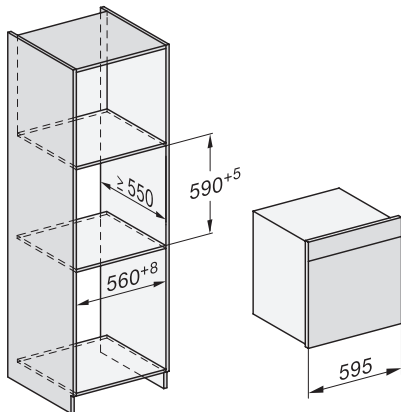

DGC 7865 HC Pro
Cuptor cu abur Combi cu racord la apă și scurgere

H7000 handle, glass, installation drawings

Installation DGC XXL, ESW7x20 installation drawings

Installation_DGC_XXL_ESW7x10_EVS7010 installation drawings

built-in DGC XXL, installation drawing

DGC7x65 connections and ventilation 60cm, installation drawing

built-in DGC XXL build-under, installation drawing

screw joint DGC XXL, installation drawing

DGC7x4x swivel range of the aperture, installation drawings

side view DGC XXL, installation drawings