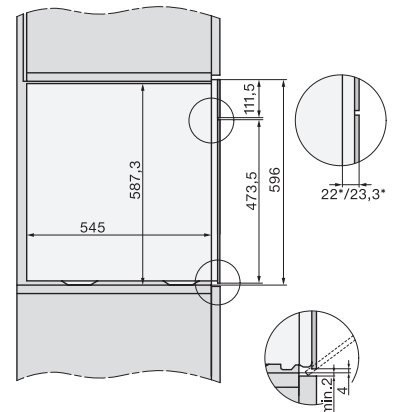

built-in DGC XXL, installation drawing

DGC7x65 connections and ventilation 60cm, installation drawing

built-in DGC XXL build-under, installation drawing

screw joint DGC XXL, installation drawing

DGC7x4x swivel range of the aperture, installation drawings

side view DGC XXL, installation drawings