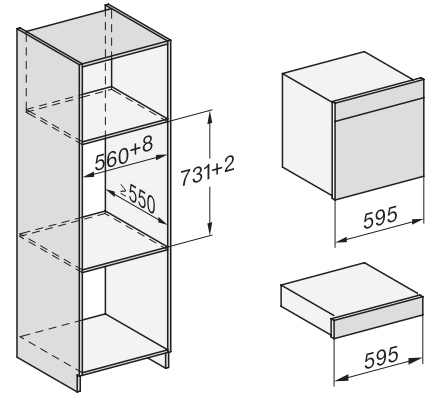

Installation_DGC_XXL_ESW7x10_EVS7010 installation drawings