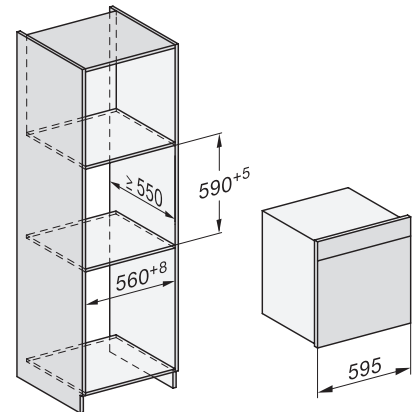

built-in DGC XXL, installation drawing