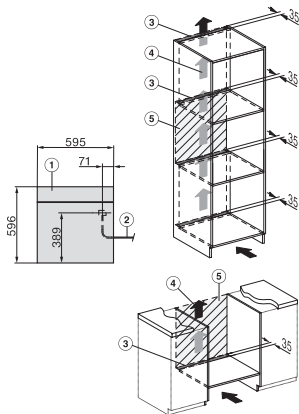

DGC 7860 HCX Pro Cuptor cu abur Combi fără mâner

Installation DGC XXL, ESW7x20 installation drawings

ESW7x10, EVS7010, DGC7x6xHCPro, DGC7x6xHCXPro installation drawings

built-in DGC XXL, installation drawing

DGC7x60 connections and ventilation 60cm, installation drawing

built-in DGC XXL build-under, installation drawing

screw joint DGC XXL, installation drawing

DGC7x4x swivel range of the aperture, installation drawings

side view DGC XXL, installation drawings