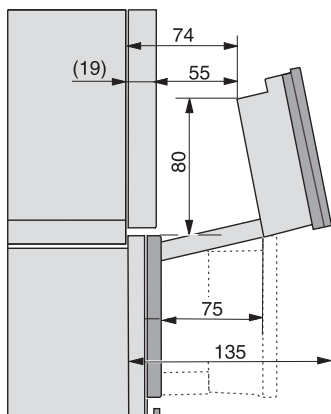

DGC 7860 HCX Pro Cuptor cu abur Combi fără mâner

Installation DGC XXL, ESW7x20 installation drawings

ESW7x10, EVS7010, DGC7x6xHCPro, DGC7x6xHCXPro installation drawings

built-in DGC XXL, installation drawing

DGC7x60 connections and ventilation 60cm, installation drawing

built-in DGC XXL build-under, installation drawing

screw joint DGC XXL, installation drawing

DGC7x4x swivel range of the aperture, installation drawings

side view DGC XXL, installation drawings