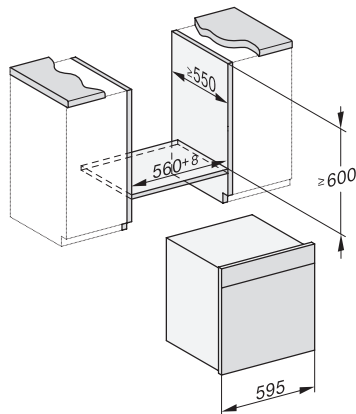

DGC 7860 HCX Pro Cuptor cu abur Combi fără mâner

Installation DGC XXL, ESW7x20 installation drawings

ESW7x10, EVS7010, DGC7x6xHCPro, DGC7x6xHCXPro installation drawings

built-in DGC XXL, installation drawing

DGC7x60 connections and ventilation 60cm, installation drawing

built-in DGC XXL build-under, installation drawing

screw joint DGC XXL, installation drawing

DGC7x4x swivel range of the aperture, installation drawings

side view DGC XXL, installation drawings