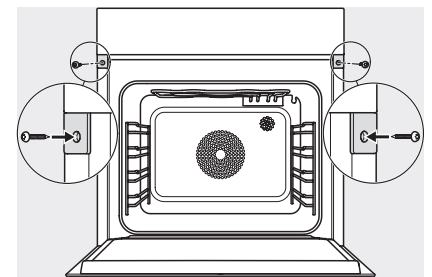

DGC 7860 HCX Pro Cuptor cu abur Combi fără mâner

Installation DGC XXL, ESW7x20 installation drawings

ESW7x10, EVS7010, DGC7x6xHCPro, DGC7x6xHCXPro installation drawings

built-in DGC XXL, installation drawing

DGC7x60 connections and ventilation 60cm, installation drawing

built-in DGC XXL build-under, installation drawing

screw joint DGC XXL, installation drawing

DGC7x4x swivel range of the aperture, installation drawings