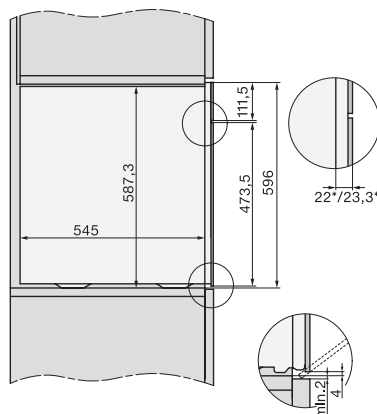

DGC 7860 HCX Pro Cuptor cu abur Combi fără mâner

Installation DGC XXL, ESW7x20 installation drawings

ESW7x10, EVS7010, DGC7x6xHCPro, DGC7x6xHCXPro installation drawings

built-in DGC XXL, installation drawing

DGC7x60 connections and ventilation 60cm, installation drawing

built-in DGC XXL build-under, installation drawing

screw joint DGC XXL, installation drawing

DGC7x4x swivel range of the aperture, installation drawings

side view DGC XXL, installation drawings