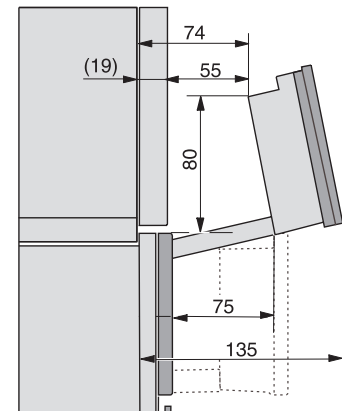

DGC 7845 HCX Pro

Cuptor cu abur Combi compact fără mâner cu racord la apă și la scurgere

Installation DG, DGM, DGC XL, ESW7x20 installation drawings

Installation_DG_DGM_DGC_XL_ESW7x10_EVS7010, installation drawings

built-in DG DGM DGC XL build-under, installation drawing

DGC7x4x built-in tall cabinet, installation drawing

DGC7x45 connections and ventilation 45cm, installation drawing

DGC7x4x swivel range of the aperture, installation drawings

screw joint DGC XL, installation drawing

DGC7x6x X with and without handle side view, installation drawings