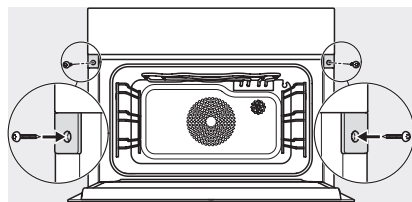

DGC 7845 HCX Pro

Cuptor cu abur Combi compact fără mâner cu racord la apă și la scurgere

Installation DG, DGM, DGC XL, ESW7x20 installation drawings

Installation_DG_DGM_DGC_XL_ESW7x10_EVS7010, installation drawings

built-in DG DGM DGC XL build-under, installation drawing

DGC7x4x built-in tall cabinet, installation drawing

DGC7x45 connections and ventilation 45cm, installation drawing

DGC7x4x swivel range of the aperture, installation drawings

screw joint DGC XL, installation drawing

DGC7x6x X with and without handle side view, installation drawings