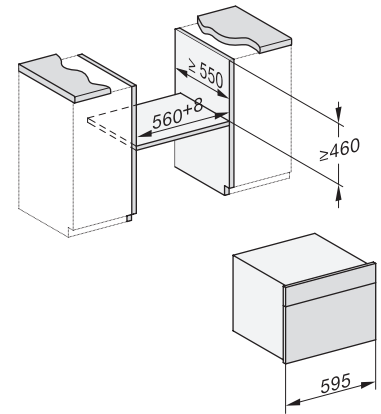

DGC 7845 HCX Pro

Cuptor cu abur Combi compact fără mâner cu racord la apă și la scurgere

Installation DG, DGM, DGC XL, ESW7x20 installation drawings

Installation_DG_DGM_DGC_XL_ESW7x10_EVS7010, installation drawings

built-in DG DGM DGC XL build-under, installation drawing

DGC7x4x built-in tall cabinet, installation drawing

DGC7x45 connections and ventilation 45cm, installation drawing

DGC7x4x swivel range of the aperture, installation drawings