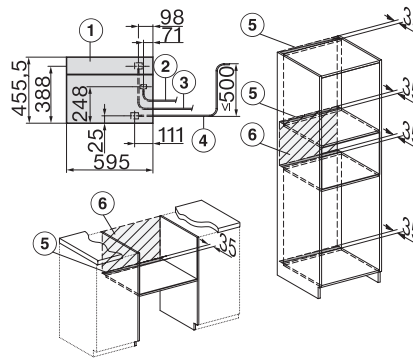

DGC 7845 HCX Pro

Cuptor cu abur Combi compact fără mâner cu racord la apă și la scurgere

Installation DG, DGM, DGC XL, ESW7x20 installation drawings

Installation_DG_DGM_DGC_XL_ESW7x10_EVS7010, installation drawings

built-in DG DGM DGC XL build-under, installation drawing

DGC7x4x built-in tall cabinet, installation drawing

DGC7x45 connections and ventilation 45cm, installation drawing

DGC7x4x swivel range of the aperture, installation drawings

screw joint DGC XL, installation drawing

DGC7x6x X with and without handle side view, installation drawings