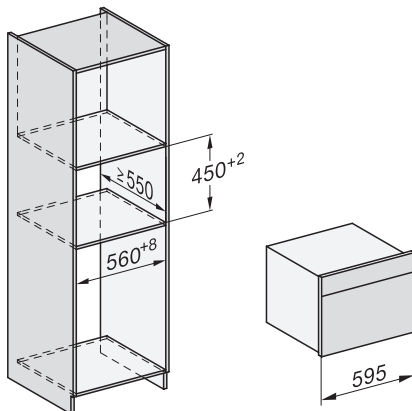

DGC 7845 HCX Pro

Cuptor cu abur Combi compact fără mâner cu racord la apă și la scurgere

Installation DG, DGM, DGC XL, ESW7x20 installation drawings

Installation_DG_DGM_DGC_XL_ESW7x10_EVS7010, installation drawings

built-in DG DGM DGC XL build-under, installation drawing

DGC7x4x built-in tall cabinet, installation drawing

DGC7x45 connections and ventilation 45cm, installation drawing

DGC7x4x swivel range of the aperture, installation drawings