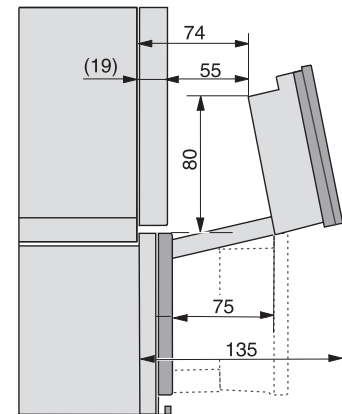

## DGC 7845 HCX Pro

Cuptor cu abur Combi compact fără mâner cu racord la apă și la scurgere

ESW7x20, DGC7x4xHCPro, DGC7x4xHCXPro installation drawings

ESW7x10, DGC7x4xHCPro, DGC7x4xHCXPro, installation drawings

built-in DG DGM DGC XL build-under, installation drawing

DGC7x4x built-in tall cabinet, installation drawing

DGC7x45 connections and ventilation 45cm, installation drawing

DGC7x4x swivel range of the aperture, installation drawings

screw joint DGC XL, installation drawing

DGC7x6x X with and without handle side view, installation drawings