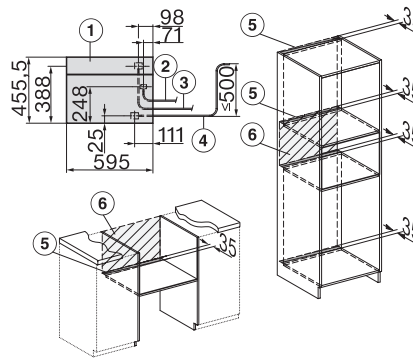

## DGC 7845 HCX Pro

Cuptor cu abur Combi compact fără mâner cu racord la apă și la scurgere

ESW7x20, DGC7x4xHCPro, DGC7x4xHCXPro installation drawings

ESW7x10, DGC7x4xHCPro, DGC7x4xHCXPro, installation drawings

built-in DG DGM DGC XL build-under, installation drawing

DGC7x4x built-in tall cabinet, installation drawing

DGC7x45 connections and ventilation 45cm, installation drawing

DGC7x4x swivel range of the aperture, installation drawings

screw joint DGC XL, installation drawing

DGC7x6x X with and without handle side view, installation drawings