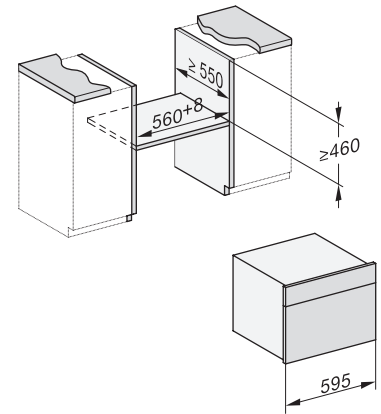

## DGC 7845 HCX Pro

Cuptor cu abur Combi compact fără mâner cu racord la apă și la scurgere

ESW7x20, DGC7x4xHCPro, DGC7x4xHCXPro installation drawings

ESW7x10, DGC7x4xHCPro, DGC7x4xHCXPro, installation drawings

built-in DG DGM DGC XL build-under, installation drawing

DGC7x4x built-in tall cabinet, installation drawing

DGC7x45 connections and ventilation 45cm, installation drawing

DGC7x4x swivel range of the aperture, installation drawings