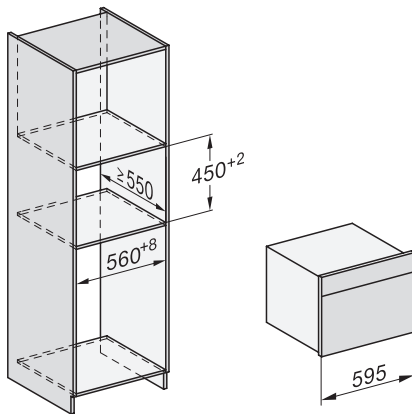

built-in DG DGM DGC XL build-under, installation drawing

DGC7x4x built-in tall cabinet, installation drawing

DGC7x45 connections and ventilation 45cm, installation drawing

DGC7x4x swivel range of the aperture, installation drawings