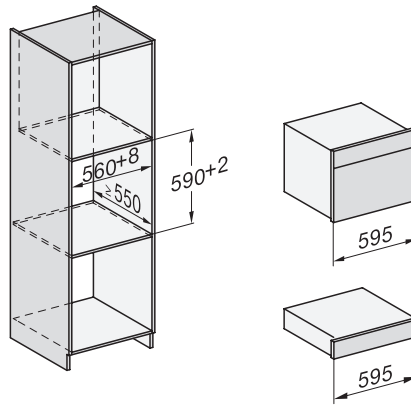

ESW7x10, DGC7x4xHCPro, DGC7x4xHCXPro, installation drawings