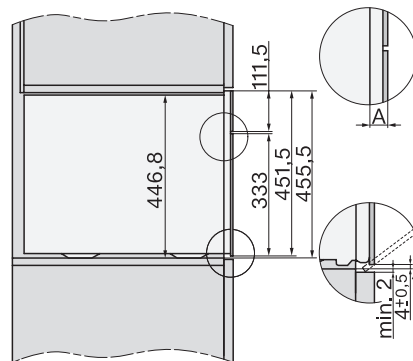

built-in DG DGM DGC XL build-under, installation drawing

DGC7x4x built-in tall cabinet, installation drawing

DGC7x45 connections and ventilation 45cm, installation drawing

DGC7x4x swivel range of the aperture, installation drawings

screw joint DGC XL, installation drawing

DGC7x6x X with and without handle side view, installation drawings