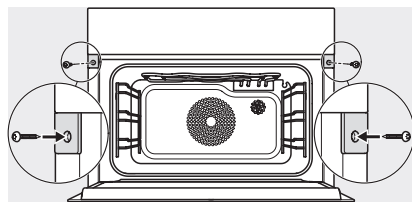

## DGC 7845 HCX Pro

Cuptor cu abur Combi compact fără mâner cu racord la apă și la scurgere

ESW7x20, DGC7x4xHCPro, DGC7x4xHCXPro installation drawings

ESW7x10, DGC7x4xHCPro, DGC7x4xHCXPro, installation drawings

built-in DG DGM DGC XL build-under, installation drawing

DGC7x4x built-in tall cabinet, installation drawing

DGC7x45 connections and ventilation 45cm, installation drawing

DGC7x4x swivel range of the aperture, installation drawings

screw joint DGC XL, installation drawing

DGC7x6x X with and without handle side view, installation drawings