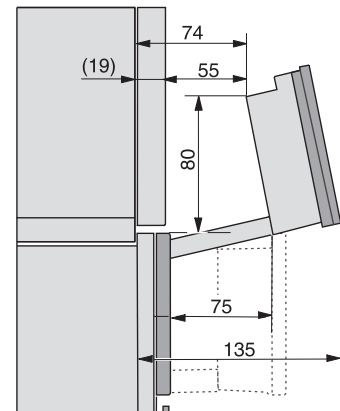

## DGC 7845 HCX Pro

Cuptor cu abur Combi compact fără mâner cu racord la apă și la scurgere

Installation DG, DGM, DGC XL, ESW7x20 installation drawings

Installation\_DG\_DGM\_DGC\_XL\_ESW7x10\_EVS7010, installation drawings

built-in DG DGM DGC XL build-under, installation drawing

DGC7x4x built-in tall cabinet, installation drawing

DGC7x45 connections and ventilation 45cm, installation drawing

DGC7x4x swivel range of the aperture, installation drawings