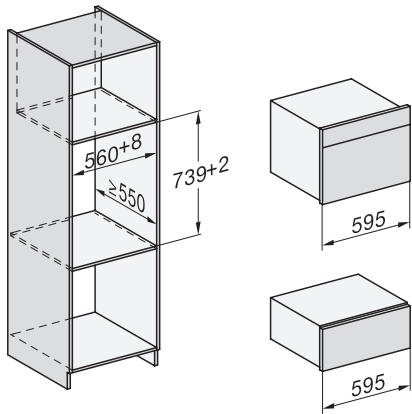

DGC 7845 HCX Pro

Cuptor cu abur Combi compact fără mâner cu racord la apă și la scurgere

Installation DG, DGM, DGC XL, ESW7x20 installation drawings