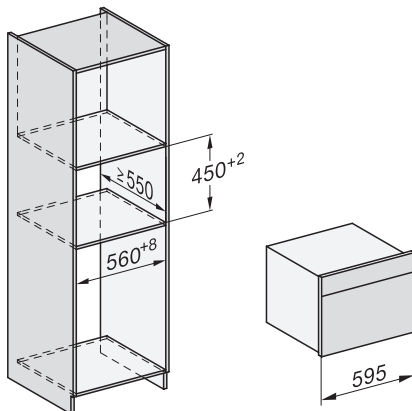

built-in DG DGM DGC XL build-under, installation drawing

DGC7x4x built-in tall cabinet, installation drawing

DGC7x45 connections and ventilation 45cm, installation drawing

DGC7x4x swivel range of the aperture, installation drawings