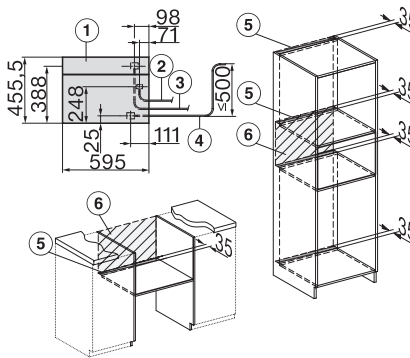

## DGC 7845 HCX Pro

Cuptor cu abur Combi compact fără mâner cu racord la apă și la scurgere

Installation DG, DGM, DGC XL, ESW7x20 installation drawings

Installation\_DG\_DGM\_DGC\_XL\_ESW7x10\_EVS7010, installation drawings

built-in DG DGM DGC XL build-under, installation drawing

DGC7x4x built-in tall cabinet, installation drawing

DGC7x45 connections and ventilation 45cm, installation drawing

DGC7x4x swivel range of the aperture, installation drawings

screw joint DGC XL, installation drawing

side view DGC XL, installation drawings