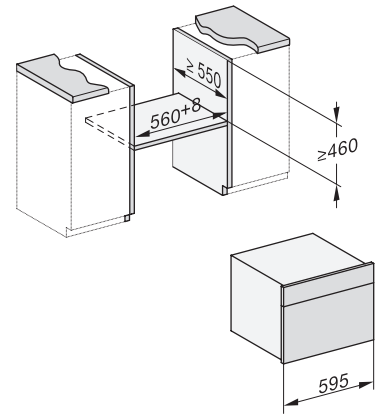

## DGC 7845 HCX Pro

Cuptor cu abur Combi compact fără mâner cu racord la apă și la scurgere

Installation DG, DGM, DGC XL, ESW7x20 installation drawings

Installation\_DG\_DGM\_DGC\_XL\_ESW7x10\_EVS7010, installation drawings

built-in DG DGM DGC XL build-under, installation drawing

DGC7x4x built-in tall cabinet, installation drawing

DGC7x45 connections and ventilation 45cm, installation drawing

DGC7x4x swivel range of the aperture, installation drawings