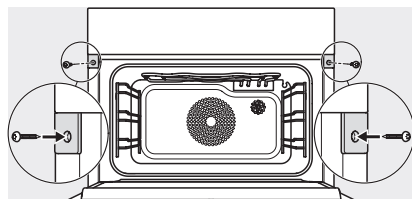

## DGC 7845 HCX Pro

Cuptor cu abur Combi compact fără mâner cu racord la apă și la scurgere

Installation DG, DGM, DGC XL, ESW7x20 installation drawings

Installation\_DG\_DGM\_DGC\_XL\_ESW7x10\_EVS7010, installation drawings

built-in DG DGM DGC XL build-under, installation drawing

DGC7x4x built-in tall cabinet, installation drawing

DGC7x45 connections and ventilation 45cm, installation drawing

DGC7x4x swivel range of the aperture, installation drawings

screw joint DGC XL, installation drawing

side view DGC XL, installation drawings