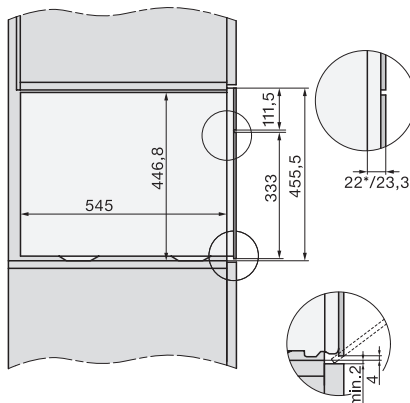

built-in DG DGM DGC XL build-under, installation drawing

DGC7x4x built-in tall cabinet, installation drawing

DGC7x45 connections and ventilation 45cm, installation drawing

DGC7x4x swivel range of the aperture, installation drawings

screw joint DGC XL, installation drawing

side view DGC XL, installation drawings