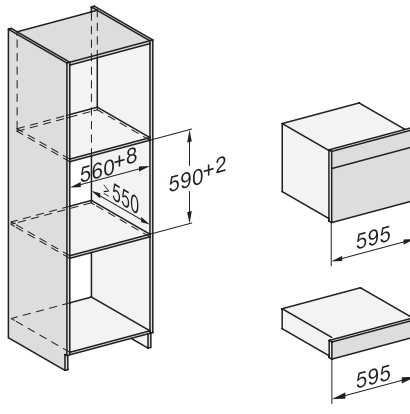

Installation_DG_DGM_DGC_XL_ESW7x10_EVS7010, installation drawings