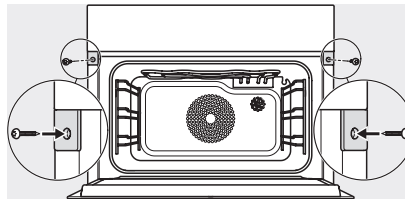

DGC 7845 HC Pro

Cuptor cu abur Combi compact cu racord la apă și la scurgere

H7000 handle, installation drawing

Installation DG, DGM, DGC XL, ESW7x20 installation drawings

Installation_DG_DGM_DGC_XL_ESW7x10_EVS7010, installation drawings

built-in DG DGM DGC XL build-under, installation drawing

DGC7x4x built-in tall cabinet, installation drawing

DGC7x45 connections and ventilation 45cm, installation drawing

DGC7x4x swivel range of the aperture, installation drawings

screw joint DGC XL, installation drawing

DGC7x6x X with and without handle side view, installation drawings