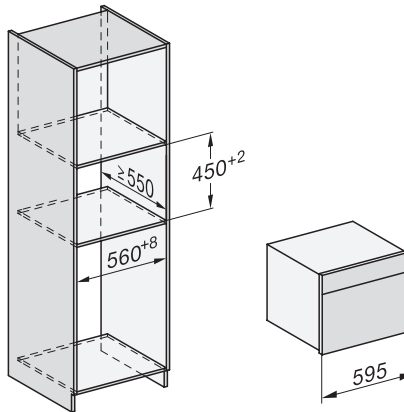

DGC 7845 HC Pro

Cuptor cu abur Combi compact cu racord la apă și la scurgere

H7000 handle, installation drawing

Installation DG, DGM, DGC XL, ESW7x20 installation drawings

Installation_DG_DGM_DGC_XL_ESW7x10_EVS7010, installation drawings

built-in DG DGM DGC XL build-under, installation drawing

DGC7x4x built-in tall cabinet, installation drawing

DGC7x45 connections and ventilation 45cm, installation drawing

DGC7x4x swivel range of the aperture, installation drawings