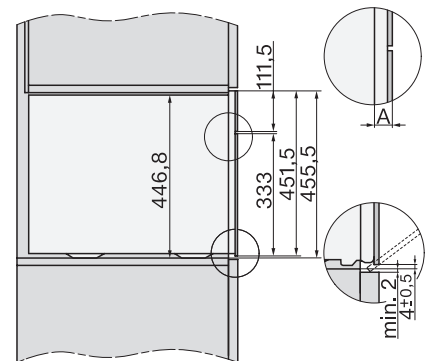

built-in DG DGM DGC XL build-under, installation drawing

DGC7x4x built-in tall cabinet, installation drawing

DGC7x45 connections and ventilation 45cm, installation drawing

DGC7x4x swivel range of the aperture, installation drawings

screw joint DGC XL, installation drawing

DGC7x6x X with and without handle side view, installation drawings