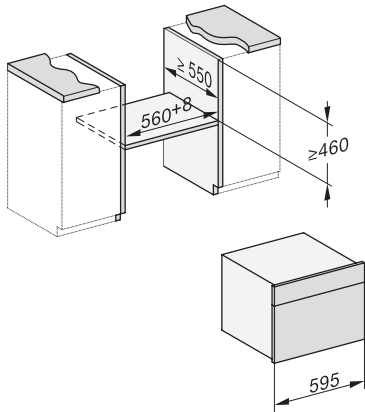

DGC 7845 HC Pro

Cuptor cu abur Combi compact cu racord la apă și la scurgere

H7000 handle, installation drawing

Installation DG, DGM, DGC XL, ESW7x20 installation drawings

Installation_DG_DGM_DGC_XL_ESW7x10_EVS7010, installation drawings

built-in DG DGM DGC XL build-under, installation drawing

DGC7x4x built-in tall cabinet, installation drawing

DGC7x45 connections and ventilation 45cm, installation drawing

DGC7x4x swivel range of the aperture, installation drawings