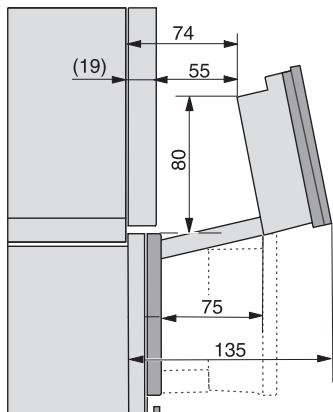

DGC 7845 HC Pro

Cuptor cu abur Combi compact cu racord la apă și la scurgere

H7000 handle, installation drawing

Installation DG, DGM, DGC XL, ESW7x20 installation drawings

Installation_DG_DGM_DGC_XL_ESW7x10_EVS7010, installation drawings

built-in DG DGM DGC XL build-under, installation drawing

DGC7x4x built-in tall cabinet, installation drawing

DGC7x45 connections and ventilation 45cm, installation drawing

DGC7x4x swivel range of the aperture, installation drawings

screw joint DGC XL, installation drawing

DGC7x6x X with and without handle side view, installation drawings