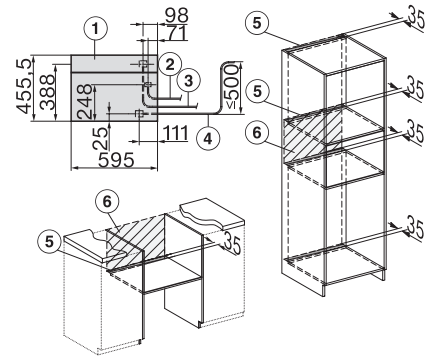

DGC 7845 HC Pro

Cuptor cu abur Combi compact cu racord la apă și la scurgere

H7000 handle, installation drawing

Installation DG, DGM, DGC XL, ESW7x20 installation drawings

Installation_DG_DGM_DGC_XL_ESW7x10_EVS7010, installation drawings

built-in DG DGM DGC XL build-under, installation drawing

DGC7x4x built-in tall cabinet, installation drawing

DGC7x45 connections and ventilation 45cm, installation drawing

DGC7x4x swivel range of the aperture, installation drawings

screw joint DGC XL, installation drawing

DGC7x6x X with and without handle side view, installation drawings