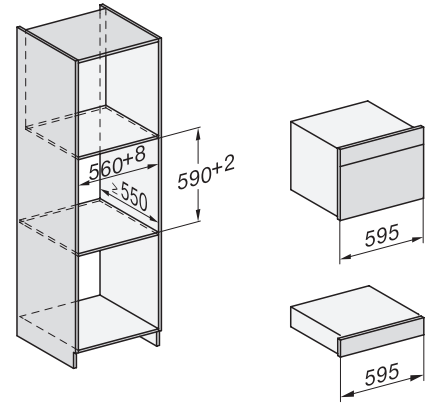

DGC 7845 HC Pro

Cuptor cu abur Combi compact cu racord la apă și la scurgere

H7000 handle, installation drawing

Installation DG, DGM, DGC XL, ESW7x20 installation drawings

Installation_DG_DGM_DGC_XL_ESW7x10_EVS7010, installation drawings

built-in DG DGM DGC XL build-under, installation drawing

DGC7x4x built-in tall cabinet, installation drawing

DGC7x45 connections and ventilation 45cm, installation drawing

DGC7x4x swivel range of the aperture, installation drawings