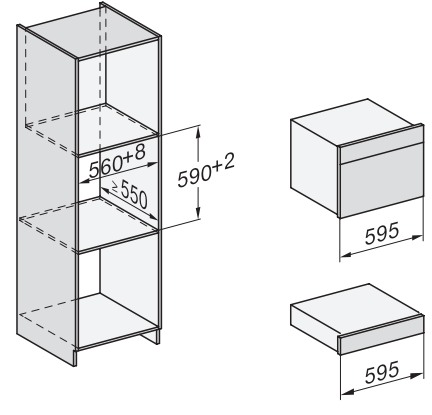

## DGC 7845 HC Pro

Cuptor cu abur Combi compact cu racord la apă și la scurgere

H7000 handle, glass, installation drawings

Installation DG, DGM, DGC XL, ESW7x20 installation drawings

Installation\_DG\_DGM\_DGC\_XL\_ESW7x10\_EVS7010, installation drawings

built-in DG DGM DGC XL build-under, installation drawing

DGC7x4x built-in tall cabinet, installation drawing

DGC7x45 connections and ventilation 45cm, installation drawing

DGC7x4x swivel range of the aperture, installation drawings