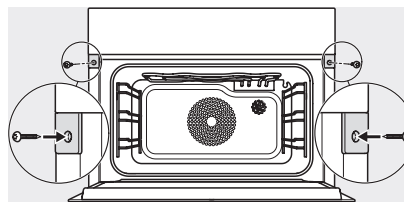

built-in DG DGM DGC XL build-under, installation drawing

DGC7x4x built-in tall cabinet, installation drawing

DGC7x45 connections and ventilation 45cm, installation drawing

DGC7x4x swivel range of the aperture, installation drawings

screw joint DGC XL, installation drawing

DGC7x6x X with and without handle side view, installation drawings