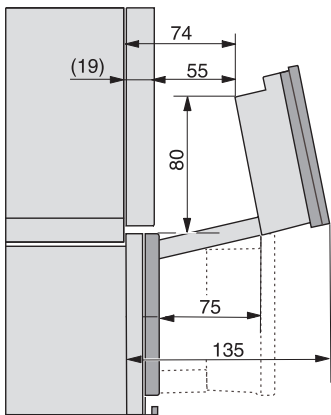

## DGC 7845 HC Pro

Cuptor cu abur Combi compact cu racord la apă și la scurgere

H7000 handle, glass, installation drawings

Installation DG, DGM, DGC XL, ESW7x20 installation drawings

Installation\_DG\_DGM\_DGC\_XL\_ESW7x10\_EVS7010, installation drawings

built-in DG DGM DGC XL build-under, installation drawing

DGC7x4x built-in tall cabinet, installation drawing

DGC7x45 connections and ventilation 45cm, installation drawing

DGC7x4x swivel range of the aperture, installation drawings