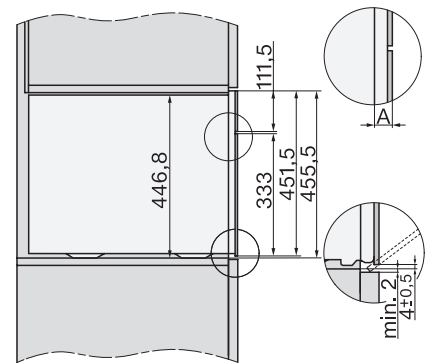

built-in DG DGM DGC XL build-under, installation drawing

DGC7x4x built-in tall cabinet, installation drawing

DGC7x45 connections and ventilation 45cm, installation drawing

DGC7x4x swivel range of the aperture, installation drawings

screw joint DGC XL, installation drawing

DGC7x6x X with and without handle side view, installation drawings