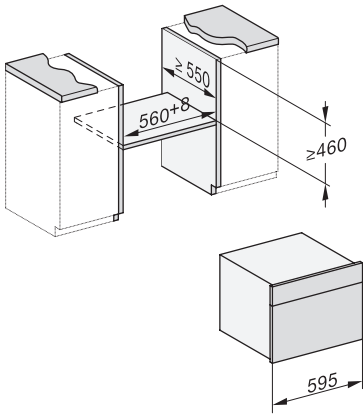

## DGC 7845 HC Pro

Cuptor cu abur Combi compact cu racord la apă și la scurgere

H7000 handle, glass, installation drawings

Installation DG, DGM, DGC XL, ESW7x20 installation drawings

Installation\_DG\_DGM\_DGC\_XL\_ESW7x10\_EVS7010, installation drawings

built-in DG DGM DGC XL build-under, installation drawing

DGC7x4x built-in tall cabinet, installation drawing

DGC7x45 connections and ventilation 45cm, installation drawing

DGC7x4x swivel range of the aperture, installation drawings