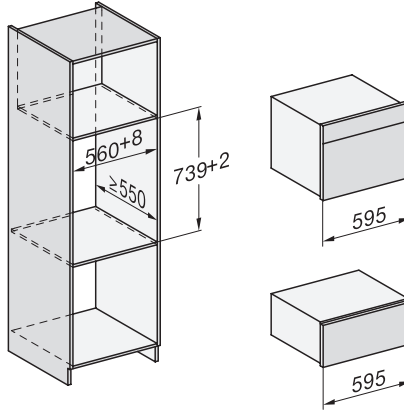

Installation DG, DGM, DGC XL, ESW7x20 installation drawings