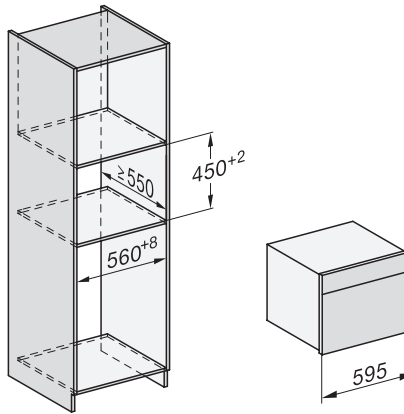

built-in DG DGM DGC XL build-under, installation drawing

DGC7x4x built-in tall cabinet, installation drawing

DGC7x45 connections and ventilation 45cm, installation drawing

DGC7x4x swivel range of the aperture, installation drawings