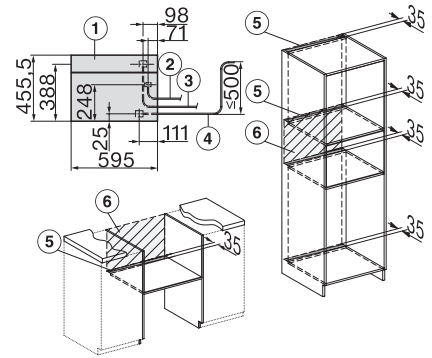

## DGC 7845 HC Pro

Cuptor cu abur Combi compact cu racord la apă și la scurgere

H7000 handle, glass, installation drawings

Installation DG, DGM, DGC XL, ESW7x20 installation drawings

Installation\_DG\_DGM\_DGC\_XL\_ESW7x10\_EVS7010, installation drawings

built-in DG DGM DGC XL build-under, installation drawing

DGC7x4x built-in tall cabinet, installation drawing

DGC7x45 connections and ventilation 45cm, installation drawing

DGC7x4x swivel range of the aperture, installation drawings