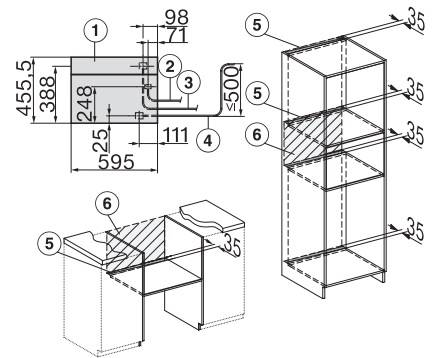

## DGC 7845 HC Pro

Cuptor cu abur Combi compact cu racord la apă și la scurgere

H7000 handle, glass, installation drawings

Installation DG, DGM, DGC XL, ESW7x20 installation drawings

Installation\_DG\_DGM\_DGC\_XL\_ESW7x10\_EVS7010, installation drawings

built-in DG DGM DGC XL build-under, installation drawing

DGC7x4x built-in tall cabinet, installation drawing

DGC7x45 connections and ventilation 45cm, installation drawing

DGC7x4x swivel range of the aperture, installation drawings

screw joint DGC XL, installation drawing

side view DGC XL, installation drawings