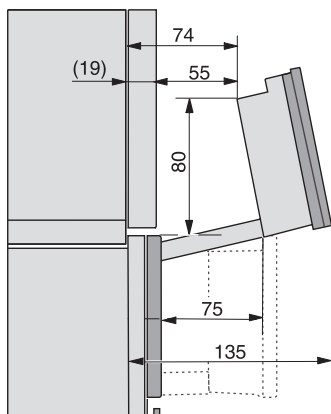

## DGC 7845 HC Pro

Cuptor cu abur Combi compact cu racord la apă și la scurgere

H7000 handle, glass, installation drawings

Installation DG, DGM, DGC XL, ESW7x20 installation drawings

Installation\_DG\_DGM\_DGC\_XL\_ESW7x10\_EVS7010, installation drawings

built-in DG DGM DGC XL build-under, installation drawing

DGC7x4x built-in tall cabinet, installation drawing

DGC7x45 connections and ventilation 45cm, installation drawing

DGC7x4x swivel range of the aperture, installation drawings

screw joint DGC XL, installation drawing

side view DGC XL, installation drawings