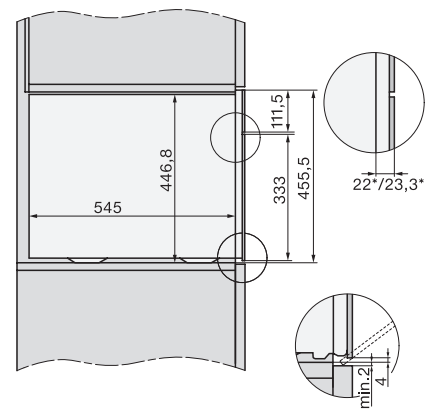

built-in DG DGM DGC XL build-under, installation drawing

DGC7x4x built-in tall cabinet, installation drawing

DGC7x45 connections and ventilation 45cm, installation drawing

DGC7x4x swivel range of the aperture, installation drawings

screw joint DGC XL, installation drawing

side view DGC XL, installation drawings