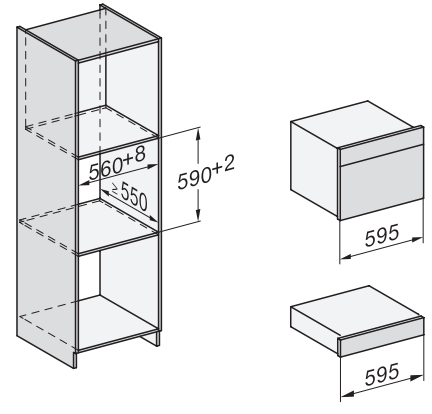

## DGC 7845 HC Pro

Cuptor cu abur Combi compact cu racord la apă și la scurgere

H7000 handle, glass, installation drawings

Installation DG, DGM, DGC XL, ESW7x20 installation drawings

Installation\_DG\_DGM\_DGC\_XL\_ESW7x10\_EVS7010, installation drawings

built-in DG DGM DGC XL build-under, installation drawing

DGC7x4x built-in tall cabinet, installation drawing

DGC7x45 connections and ventilation 45cm, installation drawing

DGC7x4x swivel range of the aperture, installation drawings