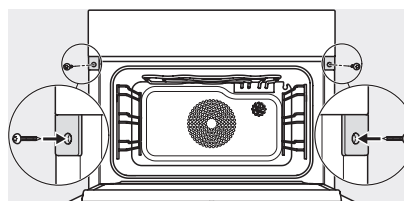

built-in DG DGM DGC XL build-under, installation drawing

DGC7x4x built-in tall cabinet, installation drawing

DGC7x45 connections and ventilation 45cm, installation drawing

DGC7x4x swivel range of the aperture, installation drawings

screw joint DGC XL, installation drawing

side view DGC XL, installation drawings