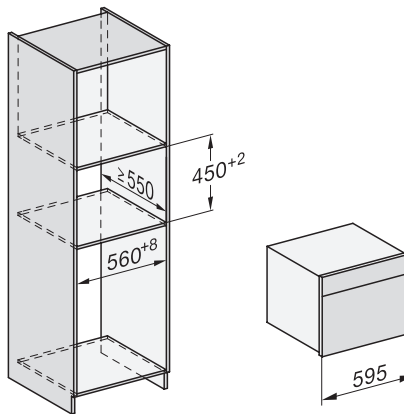

built-in DG DGM DGC XL build-under, installation drawing

DGC7x4x built-in tall cabinet, installation drawing

DGC7x45 connections and ventilation 45cm, installation drawing

DGC7x4x swivel range of the aperture, installation drawings