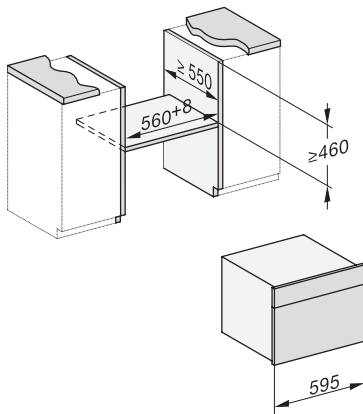

## DGC 7845 HC Pro

Cuptor cu abur Combi compact cu racord la apă și la scurgere

H7000 handle, glass, installation drawings

Installation DG, DGM, DGC XL, ESW7x20 installation drawings

Installation\_DG\_DGM\_DGC\_XL\_ESW7x10\_EVS7010, installation drawings

built-in DG DGM DGC XL build-under, installation drawing

DGC7x4x built-in tall cabinet, installation drawing

DGC7x45 connections and ventilation 45cm, installation drawing

DGC7x4x swivel range of the aperture, installation drawings