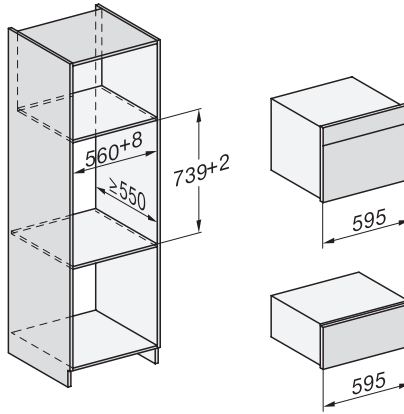

Installation DG, DGM, DGC XL, ESW7x20 installation drawings