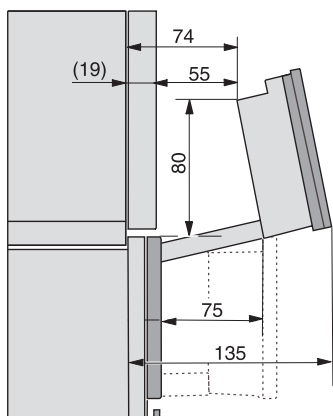

ESW7x10, DGC7x4xHCPro, DGC7x4xHCXPro, installation drawings

built-in DG DGM DGC XL build-under, installation drawing

DGC7x4x built-in tall cabinet, installation drawing

DGC7x45 connections and ventilation 45cm, installation drawing

DGC7x4x swivel range of the aperture, installation drawings

screw joint DGC XL, installation drawing

DGC7x6x X with and without handle side view, installation drawings