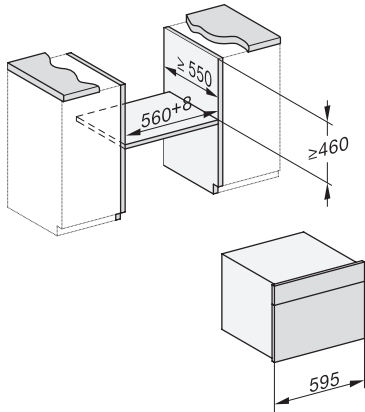

ESW7x10, DGC7x4xHCPro, DGC7x4xHCXPro, installation drawings

built-in DG DGM DGC XL build-under, installation drawing

DGC7x4x built-in tall cabinet, installation drawing

DGC7x45 connections and ventilation 45cm, installation drawing

DGC7x4x swivel range of the aperture, installation drawings

screw joint DGC XL, installation drawing

DGC7x6x X with and without handle side view, installation drawings