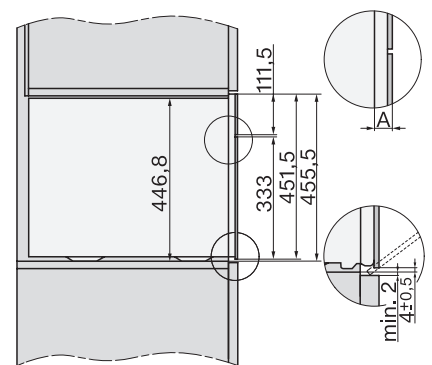

ESW7x10, DGC7x4xHCPro, DGC7x4xHCXPro, installation drawings

built-in DG DGM DGC XL build-under, installation drawing

DGC7x4x built-in tall cabinet, installation drawing

DGC7x45 connections and ventilation 45cm, installation drawing

DGC7x4x swivel range of the aperture, installation drawings

screw joint DGC XL, installation drawing

DGC7x6x X with and without handle side view, installation drawings