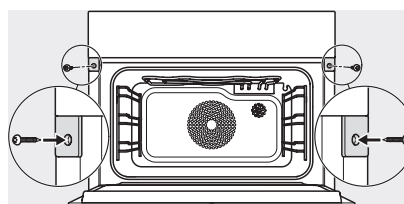

ESW7x10, DGC7x4xHCPro, DGC7x4xHCXPro, installation drawings

built-in DG DGM DGC XL build-under, installation drawing

DGC7x4x built-in tall cabinet, installation drawing

DGC7x45 connections and ventilation 45cm, installation drawing

DGC7x4x swivel range of the aperture, installation drawings

screw joint DGC XL, installation drawing

DGC7x6x X with and without handle side view, installation drawings