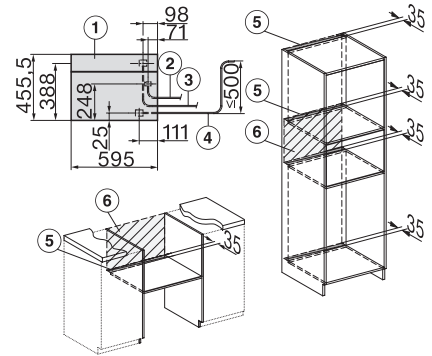

DGC 7845 HC Pro

Cuptor cu abur Combi compact cu racord la apă și la scurgere

DG7x40, DGC7x4x, DGC7x6x, DG7635, DGM7x4x, DO7, H2860B/BP, H7240BM, H7x40BM, H7x4xB/BP, H7x6xB/BP, installation drawings

ESW7x20, DGC7x4xHCPro, DGC7x4xHCXPro installation drawings

ESW7x10, DGC7x4xHCPro, DGC7x4xHCXPro, installation drawings

built-in DG DGM DGC XL build-under, installation drawing

DGC7x4x built-in tall cabinet, installation drawing

DGC7x45 connections and ventilation 45cm, installation drawing

DGC7x4x swivel range of the aperture, installation drawings

screw joint DGC XL, installation drawing

DGC7x6x X with and without handle side view, installation drawings