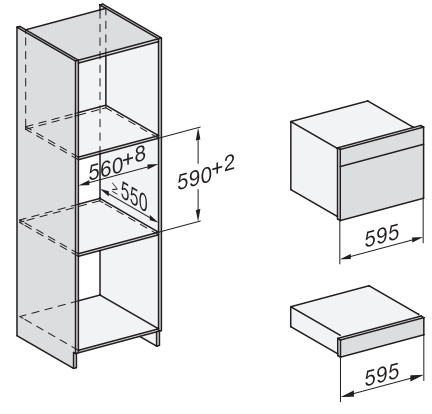

ESW7x10, DGC7x4xHCPro, DGC7x4xHCXPro, installation drawings

built-in DG DGM DGC XL build-under, installation drawing

DGC7x4x built-in tall cabinet, installation drawing

DGC7x45 connections and ventilation 45cm, installation drawing

DGC7x4x swivel range of the aperture, installation drawings

screw joint DGC XL, installation drawing

DGC7x6x X with and without handle side view, installation drawings