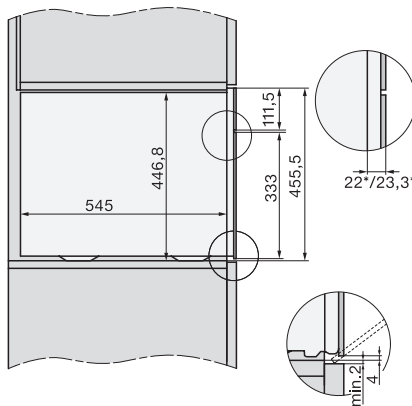

DGC 7840 HC Pro Cuptor cu abur Combi compact

H7000 handle, installation drawing

Installation DG, DGM, DGC XL, ESW7x20 installation drawings

Installation_DG_DGM_DGC_XL_ESW7x10_EVS7010, installation drawings

built-in DG DGM DGC XL build-under, installation drawing

DGC7x4x built-in tall cabinet, installation drawing

DGC7x4x swivel range of the aperture, installation drawings

screw joint DGC XL, installation drawing

side view DGC XL, installation drawings