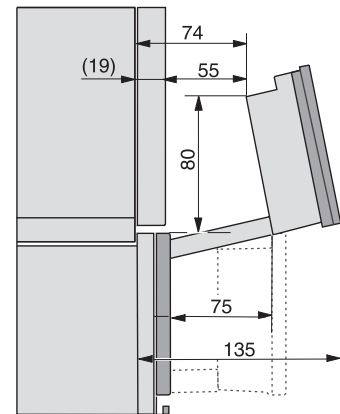

DGC 7840 HC Pro Cuptor cu abur Combi compact

H7000 handle, installation drawing

Installation DG, DGM, DGC XL, ESW7x20 installation drawings

Installation_DG_DGM_DGC_XL_ESW7x10_EVS7010, installation drawings

built-in DG DGM DGC XL build-under, installation drawing

DGC7x4x built-in tall cabinet, installation drawing

DGC7x4x swivel range of the aperture, installation drawings

screw joint DGC XL, installation drawing

side view DGC XL, installation drawings