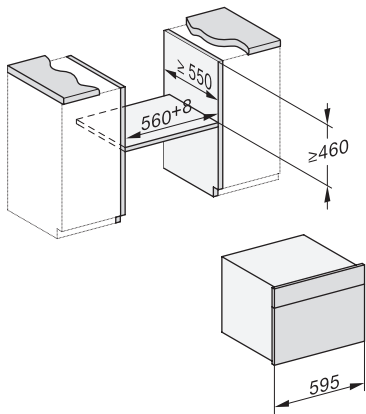

DGC 7840 HC Pro Cuptor cu abur Combi compact

H7000 handle, installation drawing

Installation DG, DGM, DGC XL, ESW7x20 installation drawings

Installation_DG_DGM_DGC_XL_ESW7x10_EVS7010, installation drawings

built-in DG DGM DGC XL build-under, installation drawing

DGC7x4x built-in tall cabinet, installation drawing

DGC7x4x swivel range of the aperture, installation drawings

screw joint DGC XL, installation drawing

side view DGC XL, installation drawings