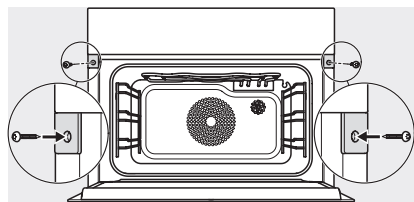

DGC 7840 HC Pro Cuptor cu abur Combi compact

H7000 handle, installation drawing

Installation DG, DGM, DGC XL, ESW7x20 installation drawings

Installation_DG_DGM_DGC_XL_ESW7x10_EVS7010, installation drawings

built-in DG DGM DGC XL build-under, installation drawing

DGC7x4x built-in tall cabinet, installation drawing

DGC7x4x swivel range of the aperture, installation drawings

screw joint DGC XL, installation drawing

side view DGC XL, installation drawings