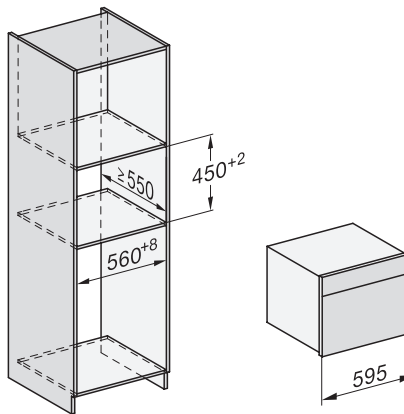

DGC 7840 HC Pro Cuptor cu abur Combi compact

H7000 handle, installation drawing

Installation DG, DGM, DGC XL, ESW7x20 installation drawings

Installation_DG_DGM_DGC_XL_ESW7x10_EVS7010, installation drawings

built-in DG DGM DGC XL build-under, installation drawing

DGC7x4x built-in tall cabinet, installation drawing

DGC7x4x swivel range of the aperture, installation drawings

screw joint DGC XL, installation drawing

side view DGC XL, installation drawings