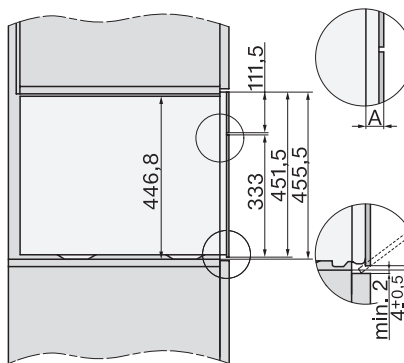

ESW7x10, DGC7x4xHCPro, DGC7x4xHCXPro, installation drawings

built-in DG DGM DGC XL build-under, installation drawing

DGC7x4x built-in tall cabinet, installation drawing

DGC7x4x swivel range of the aperture, installation drawings

screw joint DGC XL, installation drawing

DGC7x6x X with and without handle side view, installation drawings