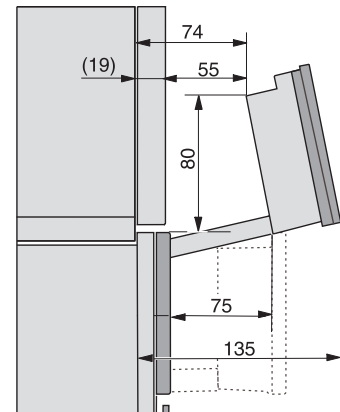

DGC 7840 HC Pro Cuptor cu abur Combi compact

DG7x40, DGC7x4x, DGC7x6x, DG7635, DGM7x4x, DO7, H2860B/BP, H7240BM, H7x40BM, H7x4xB/BP, H7x6xB/BP, installation drawings

ESW7x20, DGC7x4xHCPro, DGC7x4xHCXPro installation drawings

ESW7x10, DGC7x4xHCPro, DGC7x4xHCXPro, installation drawings

built-in DG DGM DGC XL build-under, installation drawing

DGC7x4x built-in tall cabinet, installation drawing

DGC7x4x swivel range of the aperture, installation drawings