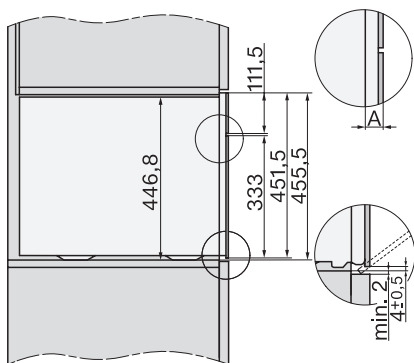

## DGC 7541 HC Pro Cuptor cu abur Combi compact

ESW7x20, DGC7x4xHCPro, DGC7x4xHCXPro installation drawings

ESW7x10, DGC7x4xHCPro, DGC7x4xHCXPro, installation drawings

built-in DG DGM DGC XL build-under, installation drawing

DGC7x4x built-in tall cabinet, installation drawing

DGC7x4x swivel range of the aperture, installation drawings

screw joint DGC XL, installation drawing

DGC7x6x X with and without handle side view, installation drawings