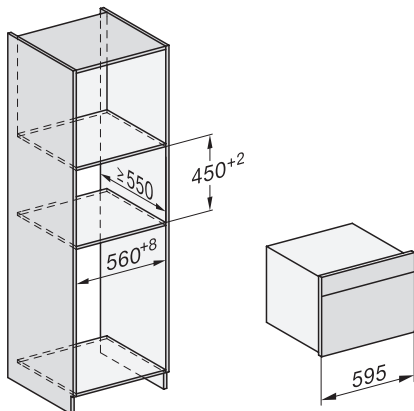

## DGC 7541 HC Pro Cuptor cu abur Combi compact

ESW7x20, DGC7x4xHCPro, DGC7x4xHCXPro installation drawings

ESW7x10, DGC7x4xHCPro, DGC7x4xHCXPro, installation drawings

built-in DG DGM DGC XL build-under, installation drawing

DGC7x4x built-in tall cabinet, installation drawing

DGC7x4x swivel range of the aperture, installation drawings

screw joint DGC XL, installation drawing

DGC7x6x X with and without handle side view, installation drawings