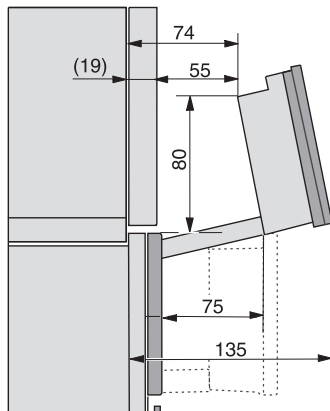

## DGC 7541 HC Pro Cuptor cu abur Combi compact

ESW7x20, DGC7x4xHCPro, DGC7x4xHCXPro installation drawings

ESW7x10, DGC7x4xHCPro, DGC7x4xHCXPro, installation drawings

built-in DG DGM DGC XL build-under, installation drawing

DGC7x4x built-in tall cabinet, installation drawing

DGC7x4x swivel range of the aperture, installation drawings

screw joint DGC XL, installation drawing

DGC7x6x X with and without handle side view, installation drawings