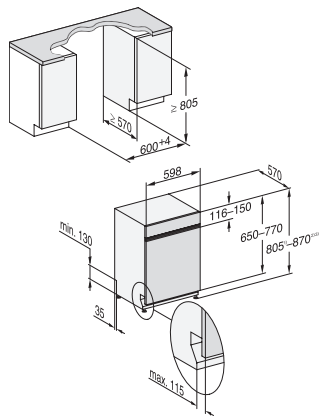

G7000, integrated dishwasher, 60cm (installation drawing)

G7000, integrated dishwasher, 60cm (installation drawing)