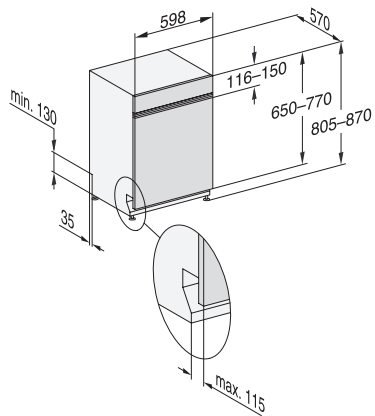

G7000, integrated dishwasher, 60cm (installation drawing)

G7000, integrated dishwasher, 60cm (installation drawing)