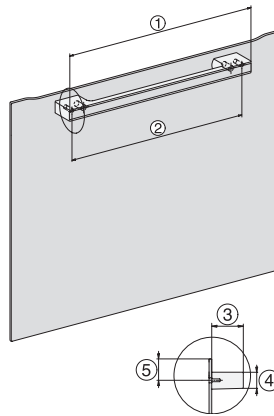

DGC 7450

Cuptor combinat cu aburi

pt gătit cu ab, coacere și frigere prin con la rețea, TasteControl, ilum cu LED.

installation H7000 XL, installation drawing

side view H7000 XL, installation drawings

built-in H7000 XL, installation drawing

Installation H7000 XL underframe, installation drawings

H7000 handle, glass, installation drawings

side view H7000 XL build-under, installation drawing