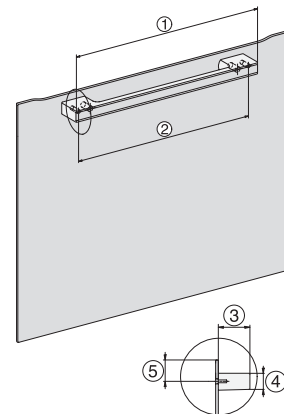

H 7262 B
 Cuptor
 cu afișaj text clar, termometru pentru alimente și PerfectClean

installation H7000 XL, installation drawing

installation H7000 XL, installation drawing, GB, AU

side view H7000 XL, installation drawings

built-in H7000 XL, installation drawing

Installation H7000 XL underframe, installation drawings

H7000 handle, glass, installation drawings

Installation H7000 BM XL, installation drawings

side view H7000 XL build-under, installation drawing