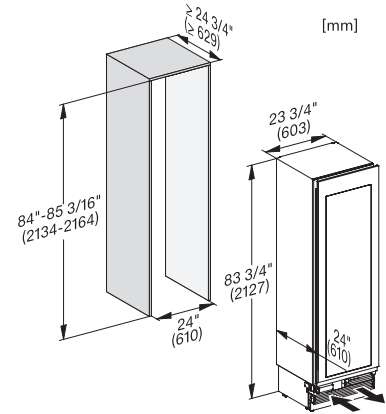

KWT 2672 ViS

Unitate de păstrare a vinului MasterCool

Pentru design și tehnologie de lux la scară mare.

Opening angle 90°/115°, right side stop, MasterCool (Sketch) with footnote

Side-by-side, MasterCool, without partition wall, with heating mat (Sketch) (with footnote)

KWT2611Vi, KWT2671ViS, KWT2601Vi, KWT2661ViS, installation, MasterCool, installation drawings

Sideview, MasterCool, Sketch

Side-by-Side, MasterCool, footnote, installation drawings

KFP2455ed/cs, KFP2454ed/cs, front panel, front dimensions, MasterCool, installation drawings