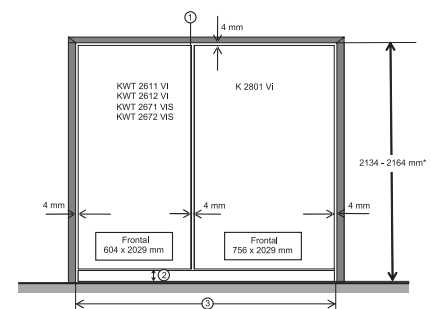

KWT 2672 ViS

Unitate de păstrare a vinului MasterCool

Pentru design și tehnologie de lux la scară mare.

Opening angle 90°/115°, right side stop, MasterCool (Sketch) with footnote

Side-by-side, MasterCool, without partition wall, with heating mat (Sketch) (with footnote)

KWT2611Vi, KWT2671ViS, KWT2601Vi, KWT2661ViS, installation, MasterCool, installation drawings

Sideview, MasterCool, Sketch

Side-by-Side, MasterCool, footnote, installation drawings

KFP2455ed/cs, KFP2454ed/cs, front panel, front dimensions, MasterCool, installation drawings

Installation, MasterCool, *footnote, installation drawings

KWT2672ViS, KWT2662ViS, KWT2671 ViS, MasterCool, inner space, modeling, installation drawings

Example for dimensioning Side-by-side-Combination MasterCool (Sketch) (*footnote) (only for EUROPE)