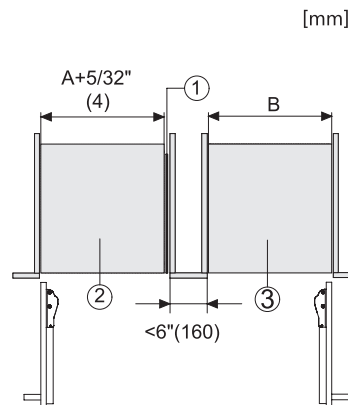

KWT 2672 ViS

Unitate de păstrare a vinului MasterCool

Pentru design și tehnologie de lux la scară mare.

Opening angle 90°/115°, right side stop, MasterCool (Sketch) with footnote

Side-by-side, MasterCool, without partition wall, with heating mat (Sketch) (with footnote)

KWT2611Vi, KWT2671ViS, KWT2601Vi, KWT2661ViS, installation, MasterCool, installation drawings

Sideview, MasterCool, Sketch

Side-by-Side, MasterCool, footnote, installation drawings

KFP2455ed/cs, KFP2454ed/cs, front panel, front dimensions, MasterCool, installation drawings

Installation, MasterCool, *footnote, installation drawings

KWT2672ViS, KWT2662ViS, KWT2671 ViS, MasterCool, inner space, modeling, installation drawings

Example for dimensioning Side-by-side-Combination MasterCool (Sketch) (*footnote) (only for EUROPE)