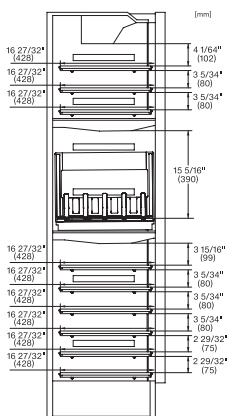

KWT 2672 ViS

Unitate de păstrare a vinului MasterCool

Pentru design și tehnologie de lux la scară mare.

Opening angle 90°/115°, right side stop, MasterCool (Sketch) with footnote

Side-by-side, MasterCool, without partition wall, with heating mat (Sketch) (with footnote)

KWT2611Vi, KWT2671ViS, KWT2601Vi, KWT2661ViS, installation, MasterCool, installation drawings

Sideview, MasterCool, Sketch

Side-by-Side, MasterCool, footnote, installation drawings

KFP2455ed/cs, KFP2454ed/cs, front panel, front dimensions, MasterCool, installation drawings

Installation, MasterCool, *footnote, installation drawings

KWT2672ViS, KWT2662ViS, KWT2671 ViS, MasterCool, inner space, modeling, installation drawings

Example for dimensioning Side-by-side-Combination MasterCool (Sketch) (*footnote) (only for EUROPE)