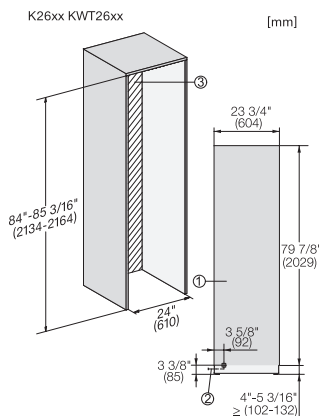

KWT 2672 ViS

Unitate de păstrare a vinului MasterCool

Pentru design și tehnologie de lux la scară mare.

Opening angle 90°/115°, right side stop, MasterCool (Sketch) with footnote

Side-by-side, MasterCool, without partition wall, with heating mat (Sketch) (with footnote)

KWT2611Vi, KWT2671ViS, KWT2601Vi, KWT2661ViS, installation, MasterCool, installation drawings

Sideview, MasterCool, Sketch

Side-by-Side, MasterCool, footnote, installation drawings

KFP2455ed/cs, KFP2454ed/cs, front panel, front dimensions, MasterCool, installation drawings

Installation, MasterCool, *footnote, installation drawings

KWT2672ViS, KWT2662ViS, KWT2671 ViS, MasterCool, inner space, modeling, installation drawings

Example for dimensioning Side-by-side-Combination MasterCool (Sketch) (*footnote) (only for EUROPE)