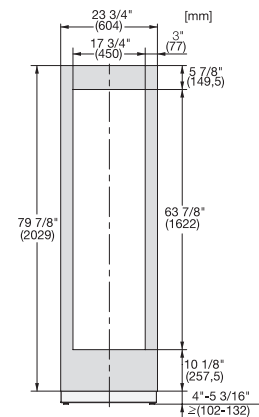

KWT 2672 ViS

Unitate de păstrare a vinului MasterCool

Pentru design și tehnologie de lux la scară mare.

Opening angle 90°/115°, right side stop, MasterCool (Sketch) with footnote

Side-by-side, MasterCool, without partition wall, with heating mat (Sketch) (with footnote)

KWT2611Vi, KWT2671ViS, KWT2601Vi, KWT2661ViS, installation, MasterCool, installation drawings

Sideview, MasterCool, Sketch

Side-by-Side, MasterCool, footnote, installation drawings

KFP2455ed/cs, KFP2454ed/cs, front panel, front dimensions, MasterCool, installation drawings

Installation, MasterCool, *footnote, installation drawings

KWT2672ViS, KWT2662ViS, KWT2671 ViS, MasterCool, inner space, modeling, installation drawings

Example for dimensioning Side-by-side-Combination MasterCool (Sketch) (*footnote) (only for EUROPE)