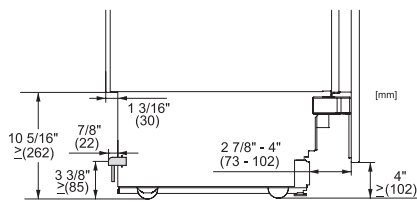

KWT 2672 ViS

Unitate de păstrare a vinului MasterCool

Pentru design și tehnologie de lux la scară mare.

Opening angle 90°/115°, right side stop, MasterCool (Sketch) with footnote

Side-by-side, MasterCool, without partition wall, with heating mat (Sketch) (with footnote)

KWT2611Vi, KWT2671ViS, KWT2601Vi, KWT2661ViS, installation, MasterCool, installation drawings

Sideview, MasterCool, Sketch

Side-by-Side, MasterCool, footnote, installation drawings

KFP2455ed/cs, KFP2454ed/cs, front panel, front dimensions, MasterCool, installation drawings

Installation, MasterCool, *footnote, installation drawings

KWT2672ViS, KWT2662ViS, KWT2671 ViS, MasterCool, inner space, modeling, installation drawings

Example for dimensioning Side-by-side-Combination MasterCool (Sketch) (*footnote) (only for EUROPE)