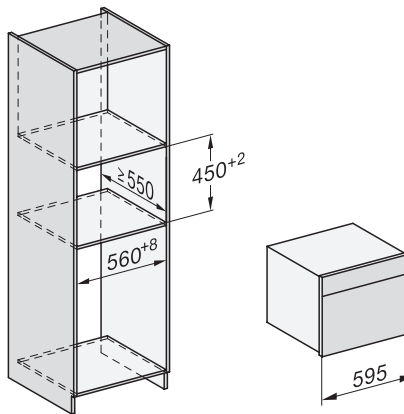

Installation_DG_DGM_DGC_XL_ESW7x10_EVS7010, installation drawings

built-in DG DGM DGC XL build-under, installation drawing

DGC7x4x built-in tall cabinet, installation drawing

DGC7x40 connections and ventilation 45cm, installation drawing