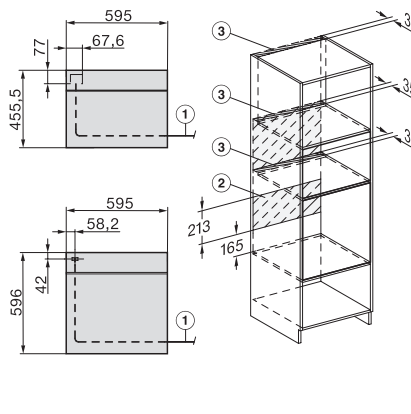

H 7860 BPX

Cuptor fără mâner

design unitar cu termometru pentru alimente și BrilliantLight.

installation H7000 XL, installation drawing

side view H7000 XL, installation drawings

built-in H7000 XL, installation drawing

H226x-1B/BP/E/EP/I/IP, H2x6xB/BP, H7x6xB/BP/BPX, installation drawings

H226x-1B/BP/E/EP/I/IP, H2760B/BP, H28x0B/BP, H7x40BM/BMX, H7x6xB/BP/BPX, installation drawings

side view H7000 XL build-under, installation drawing

H2xxx-1 B/BP/E/I/IP, H7xxx B/BP/BM/BMX, installation drawings

H2xxx-1 B/BP/E/I/IP, H7xxx B/BP/BM/BMX, installation drawings