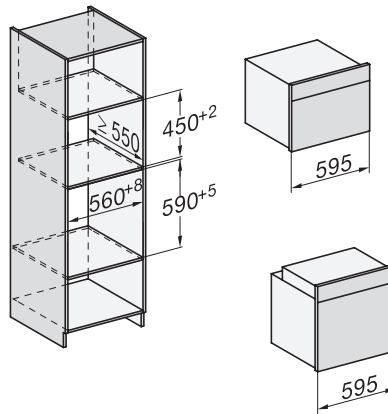

H 7860 BPX

Cuptor fără mâner

design unitar cu termometru pentru alimente și BrilliantLight.

installation H7000 XL, installation drawing

side view H7000 XL, installation drawings

built-in H7000 XL, installation drawing

H226x-1B/BP/E/EP/I/IP, H2x6xB/BP, H7x6xB/BP/BPX, installation drawings

H226x-1B/BP/E/EP/I/IP, H2760B/BP, H28x0B/BP, H7x40BM/BMX, H7x6xB/BP/BPX, installation drawings

side view H7000 XL build-under, installation drawing