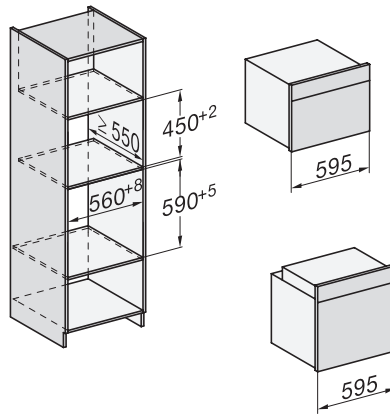

H 7860 BPX

Cuptor fără mâner

design unitar cu termometru pentru alimente și BrilliantLight.

installation H7000 XL, installation drawing

side view H7000 XL, installation drawings

built-in H7000 XL, installation drawing

H226x-1B/BP/E/EP/I/IP, H2x6xB/BP, H7x6xB/BP/BPX, installation drawings

H226x-1B/BP/E/EP/I/IP, H2760B/BP, H28x0B/BP, H7x40BM/BMX, H7x6xB/BP/BPX, installation drawings

side view H7000 XL build-under, installation drawing