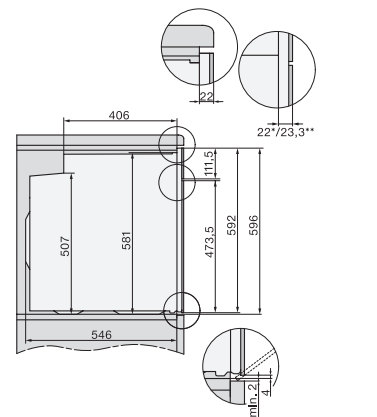

H 7860 BPX

Cuptor fără mâner

design unitar cu termometru pentru alimente și BrilliantLight.

installation H7000 XL, installation drawing

side view H7000 XL, installation drawings

built-in H7000 XL, installation drawing

Installation H7000 XL underframe, installation drawings

Installation H7000 BM XL, installation drawings

side view H7000 XL build-under, installation drawing

side view Kombi BM XL, installation drawings

Installation Kombi BM XL, installation drawings