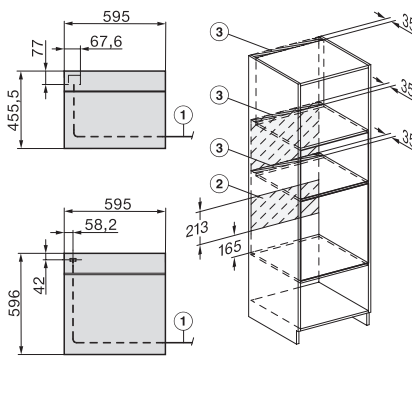

H 7860 BPX

Cuptor fără mâner

design unitar cu termometru pentru alimente și BrilliantLight.

installation H7000 XL, installation drawing

side view H7000 XL, installation drawings

built-in H7000 XL, installation drawing

Installation H7000 XL underframe, installation drawings

Installation H7000 BM XL, installation drawings

side view H7000 XL build-under, installation drawing

side view Kombi BM XL, installation drawings

Installation Kombi BM XL, installation drawings