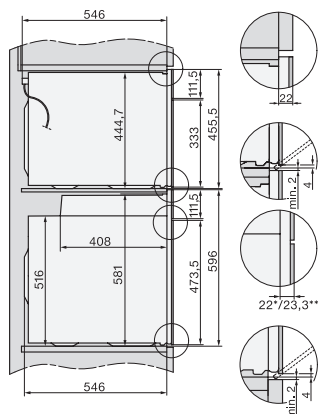

H 7860 BPX

Cuptor fără mâner

design unitar cu termometru pentru alimente și BrilliantLight.

installation H7000 XL, installation drawing

side view H7000 XL, installation drawings

built-in H7000 XL, installation drawing

H226x-1B/BP/E/EP/I/IP, H2x6xB/BP, H7x6xB/BP/BPX, installation drawings

H226x-1B/BP/E/EP/I/IP, H2760B/BP, H28x0B/BP, H7x40BM/BMX, H7x6xB/BP/BPX, installation drawings

side view H7000 XL build-under, installation drawing

H2xxx-1 B/BP/E/I/IP, H7xxx B/BP/BM/BMX, installation drawings

H2xxx-1 B/BP/E/I/IP, H7xxx B/BP/BM/BMX, installation drawings