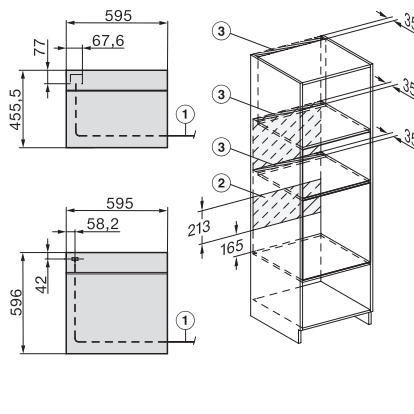

H 7860 BPX

Cuptor fără mâner

design unitar cu termometru pentru alimente și BrilliantLight.

installation H7000 XL, installation drawing

side view H7000 XL, installation drawings

built-in H7000 XL, installation drawing

H226x-1B/BP/E/EP/I/IP, H2x6xB/BP, H7x6xB/BP/BPX, installation drawings

H226x-1B/BP/E/EP/I/IP, H2760B/BP, H28x0B/BP, H7x40BM/BMX, H7x6xB/BP/BPX, installation drawings

side view H7000 XL build-under, installation drawing

H2xxx-1 B/BP/E/I/IP, H7xxx B/BP/BM/BMX, installation drawings

H2xxx-1 B/BP/E/I/IP, H7xxx B/BP/BM/BMX, installation drawings