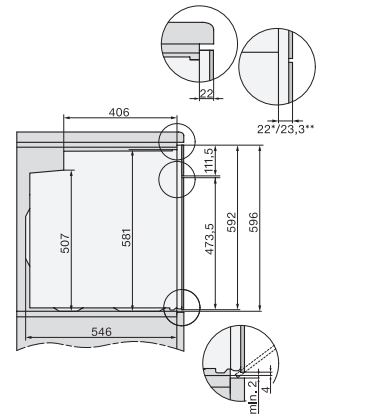

H 7860 BPX

Cuptor fără mâner

design unitar cu termometru pentru alimente și BrilliantLight.

installation H7000 XL, installation drawing

side view H7000 XL, installation drawings

built-in H7000 XL, installation drawing

H226x-1B/BP/E/EP/I/IP, H2x6xB/BP, H7x6xB/BP/BPX, installation drawings

H226x-1B/BP/E/EP/I/IP, H2760B/BP, H28x0B/BP, H7x40BM/BMX, H7x6xB/BP/BPX, installation drawings

side view H7000 XL build-under, installation drawing