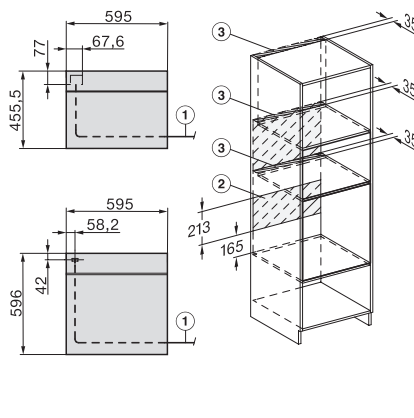

H 7860 BPX

Cuptor fără mâner

design unitar cu termometru pentru alimente și BrilliantLight.

installation H7000 XL, installation drawing

side view H7000 XL, installation drawings

built-in H7000 XL, installation drawing

Installation H7000 XL underframe, installation drawings

Installation H7000 BM XL, installation drawings

side view H7000 XL build-under, installation drawing

side view Kombi BM XL, installation drawings

Installation Kombi BM XL, installation drawings