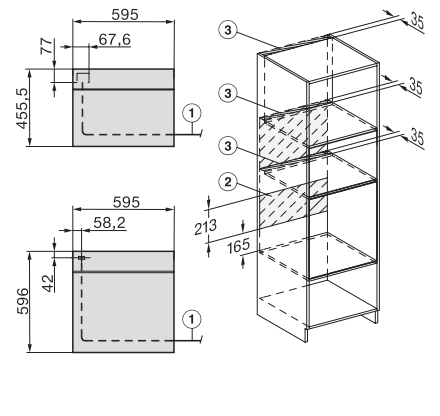

H 7860 BP  
Cuptor  
design unitar cu termometru pentru alimente și BrilliantLight.

installation H7000 XL, installation drawing

side view H7000 XL, installation drawings

built-in H7000 XL, installation drawing

Installation H7000 XL underframe, installation drawings

H7000 handle, glass, installation drawings

Installation H7000 BM XL, installation drawings

side view H7000 XL build-under, installation drawing

side view Kombi BM XL, installation drawings