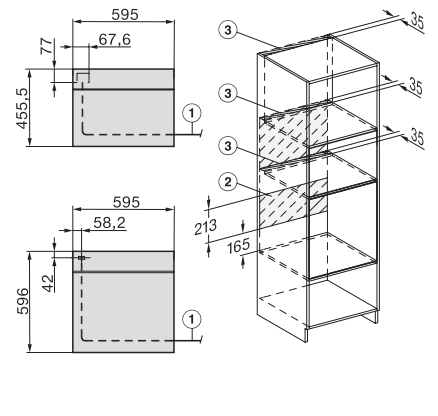

H 7860 BP
Cuptor
design unitar cu termometru pentru alimente și BrilliantLight.

installation H7000 XL, installation drawing

side view H7000 XL, installation drawings

built-in H7000 XL, installation drawing

Installation H7000 XL underframe, installation drawings

H7000 handle, glass, installation drawings

Installation H7000 BM XL, installation drawings

side view H7000 XL build-under, installation drawing

side view Kombi BM XL, installation drawings