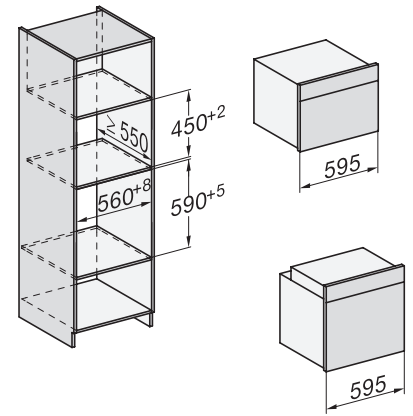

Installation H7000 BM XL, installation drawings