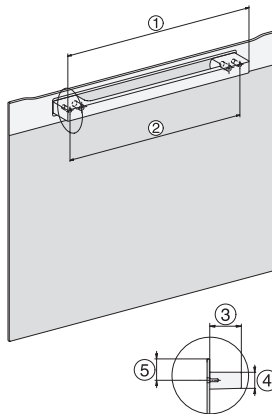

H7000 handle, installation drawing