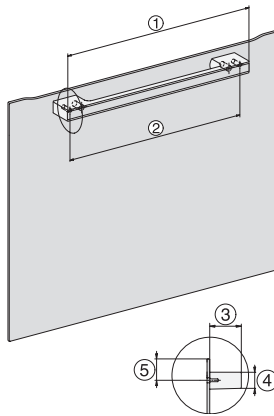

## H 7840 BM

Cuptor combi cu microunde compact  
cu un design unitar, programe automate și termometru pentru alimente

side view H7000 BM, installation drawings

built-in H7000 BM, installation drawing

built-in H7000 BM build-under, installation drawings

installation H7000 BM, installation drawing

H7000 handle, glass, installation drawings

H226x-1B/BP/E/EP/I/IP, H2760B/BP, H28x0B/BP, H7x40BM/BMX, H7x6xB/BP/BPX, installation drawings

side view H7000 BM build-under, installation drawings