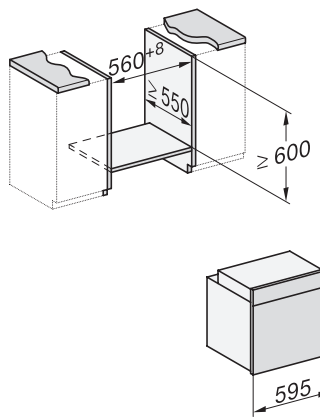

H 7464 BP

Cuptor

design unitar cu termometru pentru alimente și sistem de iluminat LED.

installation H7000 XL, installation drawing

side view H7000 XL, installation drawings

built-in H7000 XL, installation drawing

Installation H7000 XL underframe, installation drawings

H2x6x-1B/BP/E/EP/I/IP, H2850BP, H7x6xB/BP/BPX, H2x6xB, installation drawings

H7000 handle, installation drawing

Installation H7000 BM XL, installation drawings