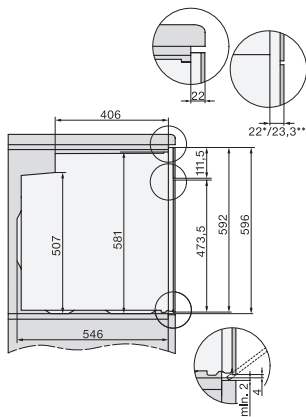

H 7464 BP

Cuptor

design unitar cu termometru pentru alimente și sistem de iluminat LED.

installation H7000 XL, installation drawing

side view H7000 XL, installation drawings

built-in H7000 XL, installation drawing

Installation H7000 XL underframe, installation drawings

H2x6x-1B/BP/E/EP/I/IP, H2850BP, H7x6xB/BP/BPX, H2x6xB, installation drawings

H7000 handle, installation drawing

Installation H7000 BM XL, installation drawings

side view H7000 XL build-under, installation drawing

side view Kombi BM XL, installation drawings

H 7464 BP

Cuptor

design unitar cu termometru pentru alimente și sistem de iluminat LED.

Installation Kombi BM XL, installation drawings