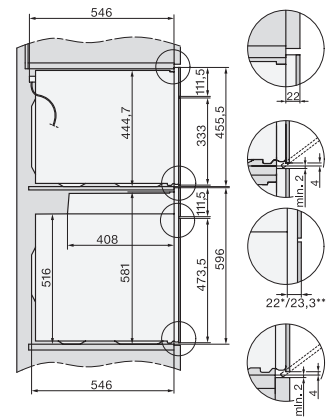

H 7464 BP

Cuptor

design unitar cu termometru pentru alimente și sistem de iluminat LED.

installation H7000 XL, installation drawing

side view H7000 XL, installation drawings

built-in H7000 XL, installation drawing

Installation H7000 XL underframe, installation drawings

H2x6x-1B/BP/E/EP/I/IP, H2850BP, H7x6xB/BP/BPX, H2x6xB, installation drawings

H7000 handle, installation drawing

Installation H7000 BM XL, installation drawings

side view H7000 XL build-under, installation drawing

side view Kombi BM XL, installation drawings

H 7464 BP

Cuptor

design unitar cu termometru pentru alimente și sistem de iluminat LED.

Installation Kombi BM XL, installation drawings