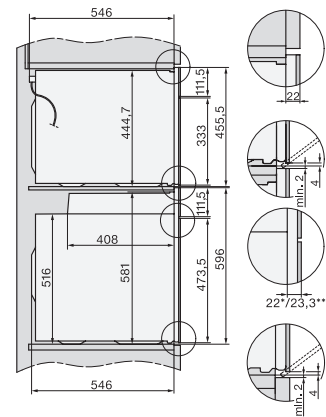

H 7464 BP

Cuptor

design unitar cu termometru pentru alimente și sistem de iluminat LED.

installation H7000 XL, installation drawing

side view H7000 XL, installation drawings

built-in H7000 XL, installation drawing

Installation H7000 XL underframe, installation drawings

H2x6x-1B/BP/E/EP/I/IP, H2850BP, H7x6xB/BP/BPX, H2x6xB, installation drawings

H7000 handle, glass, installation drawings

Installation H7000 BM XL, installation drawings

side view H7000 XL build-under, installation drawing

side view Kombi BM XL, installation drawings

H 7464 BP

Cuptor

design unitar cu termometru pentru alimente și sistem de iluminat LED.

Installation Kombi BM XL, installation drawings