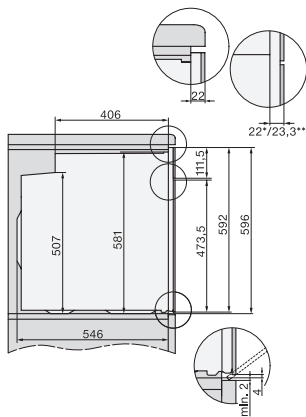

H 7464 BP

Cuptor

design unitar cu termometru pentru alimente și sistem de iluminat LED.

installation H7000 XL, installation drawing

side view H7000 XL, installation drawings

built-in H7000 XL, installation drawing

Installation H7000 XL underframe, installation drawings

H2x6x-1B/BP/E/EP/I/IP, H2850BP, H7x6xB/BP/BPX, H2x6xB, installation drawings

H7000 handle, glass, installation drawings

Installation H7000 BM XL, installation drawings

side view H7000 XL build-under, installation drawing

side view Kombi BM XL, installation drawings

H 7464 BP

Cuptor

design unitar cu termometru pentru alimente și sistem de iluminat LED.

Installation Kombi BM XL, installation drawings