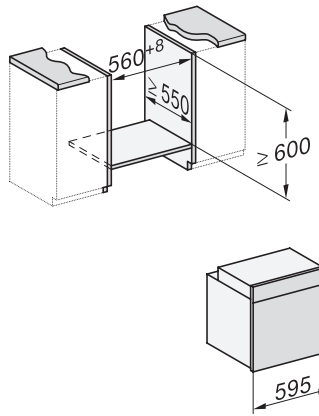

H 7464 BP

Cuptor

design unitar cu termometru pentru alimente și sistem de iluminat LED.

installation H7000 XL, installation drawing

side view H7000 XL, installation drawings

built-in H7000 XL, installation drawing

Installation H7000 XL underframe, installation drawings

H2x6x-1B/BP/E/EP/I/IP, H2850BP, H7x6xB/BP/BPX, H2x6xB, installation drawings

H7000 handle, glass, installation drawings

Installation H7000 BM XL, installation drawings