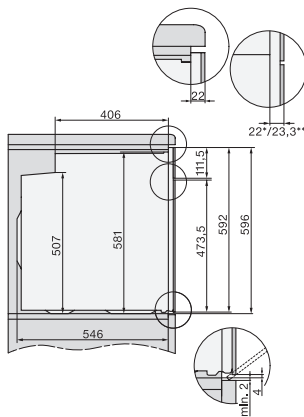

H 7464 BP

Cuptor

design unitar cu termometru pentru alimente și sistem de iluminat LED.

installation H7000 XL, installation drawing

side view H7000 XL, installation drawings

built-in H7000 XL, installation drawing

Installation H7000 XL underframe, installation drawings

H2x6x-1B/BP/E/EP/I/IP, H2850BP, H7x6xB/BP/BPX, H2x6xB, installation drawings

H7000 handle, glass, installation drawings

Installation H7000 BM XL, installation drawings

side view H7000 XL build-under, installation drawing

side view Kombi BM XL, installation drawings

H 7464 BP

Cuptor

design unitar cu termometru pentru alimente și sistem de iluminat LED.

Installation Kombi BM XL, installation drawings