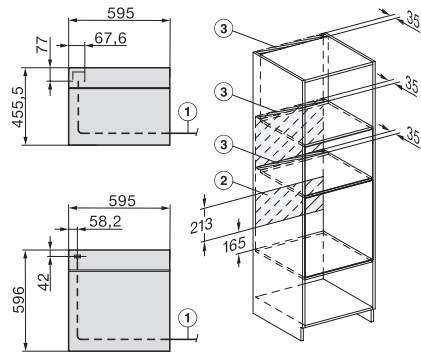

Installation H7000 XL underframe, installation drawings

H2x6x-1B/BP/E/EP/I/IP, H2850BP, H7x6xB/BP/BPX, H2x6xB, installation drawings

H7000 handle, glass, installation drawings

Installation H7000 BM XL, installation drawings

side view H7000 XL build-under, installation drawing

side view Kombi BM XL, installation drawings

H 7464 BP

Cuptor

design unitar cu termometru pentru alimente și sistem de iluminat LED.

Installation Kombi BM XL, installation drawings