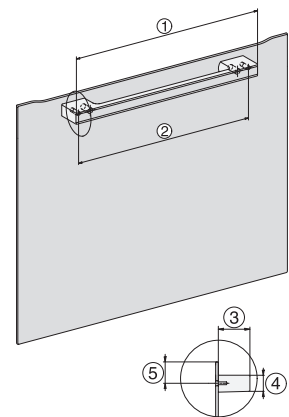

H 7464 BP

Cuptor

design unitar cu termometru pentru alimente și sistem de iluminat LED.

installation H7000 XL, installation drawing

side view H7000 XL, installation drawings

built-in H7000 XL, installation drawing

Installation H7000 XL underframe, installation drawings

H2x6x-1B/BP/E/EP/I/IP, H2850BP, H7x6xB/BP/BPX, H2x6xB, installation drawings

H7000 handle, glass, installation drawings

Installation H7000 BM XL, installation drawings