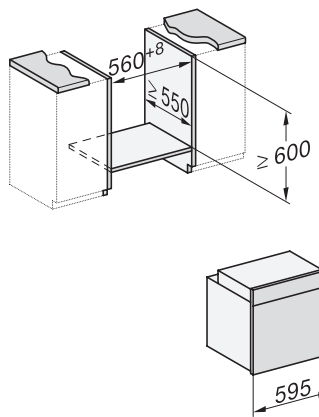

H 7464 BP

Cuptor

design unitar cu termometru pentru alimente și sistem de iluminat LED.

installation H7000 XL, installation drawing

side view H7000 XL, installation drawings

built-in H7000 XL, installation drawing

Installation H7000 XL underframe, installation drawings

H2x6x-1B/BP/E/EP/I/IP, H2850BP, H7x6xB/BP/BPX, H2x6xB, installation drawings

H7000 handle, glass, installation drawings

Installation H7000 BM XL, installation drawings