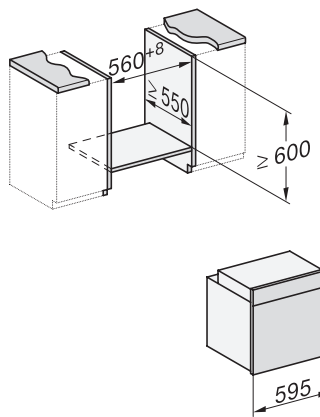

H 7464 BP

Cuptor

design unitar cu termometru pentru alimente și sistem de iluminat LED.

installation H7000 XL, installation drawing

side view H7000 XL, installation drawings

built-in H7000 XL, installation drawing

Installation H7000 XL underframe, installation drawings

H2x6x-1B/BP/E/EP/I/IP, H2850BP, H7x6xB/BP/BPX, H2x6xB, installation drawings

H7000 handle, glass, installation drawings

Installation H7000 BM XL, installation drawings