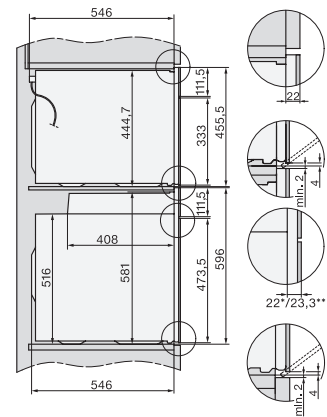

H 7464 BP

Cuptor

design unitar cu termometru pentru alimente și sistem de iluminat LED.

installation H7000 XL, installation drawing

side view H7000 XL, installation drawings

built-in H7000 XL, installation drawing

Installation H7000 XL underframe, installation drawings

H2x6x-1B/BP/E/EP/I/IP, H2850BP, H7x6xB/BP/BPX, H2x6xB, installation drawings

H7000 handle, glass, installation drawings

Installation H7000 BM XL, installation drawings

side view H7000 XL build-under, installation drawing

side view Kombi BM XL, installation drawings

H 7464 BP

Cuptor

design unitar cu termometru pentru alimente și sistem de iluminat LED.

Installation Kombi BM XL, installation drawings