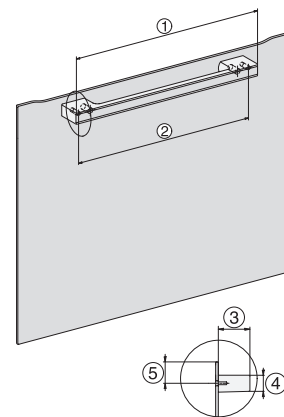

H 7464 BP

Cuptor

design unitar cu termometru pentru alimente și sistem de iluminat LED.

installation H7000 XL, installation drawing

side view H7000 XL, installation drawings

built-in H7000 XL, installation drawing

Installation H7000 XL underframe, installation drawings

H2x6x-1B/BP/E/EP/I/IP, H2850BP, H7x6xB/BP/BPX, H2x6xB, installation drawings

H7000 handle, glass, installation drawings

Installation H7000 BM XL, installation drawings