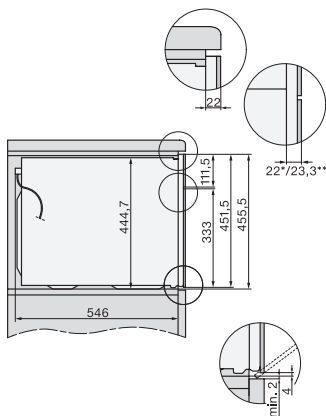

## H 7440 BM

Cuptor combi cu microunde compact  
cu un design unitar, programe automate și moduri combinate.

side view H7000 BM, installation drawings

built-in H7000 BM, installation drawing

built-in H7000 BM build-under, installation drawings

installation H7000 BM, installation drawing

H7000 handle, installation drawing

Installation H7000 BM XL, installation drawings

side view H7000 BM build-under, installation drawings

side view Kombi BM XL, installation drawings