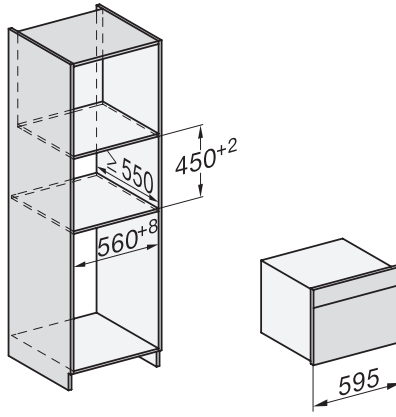

## H 7440 BM

Cuptor combi cu microunde compact  
cu un design unitar, programe automate și moduri combinate.

side view H7000 BM, installation drawings

built-in H7000 BM, installation drawing

built-in H7000 BM build-under, installation drawings