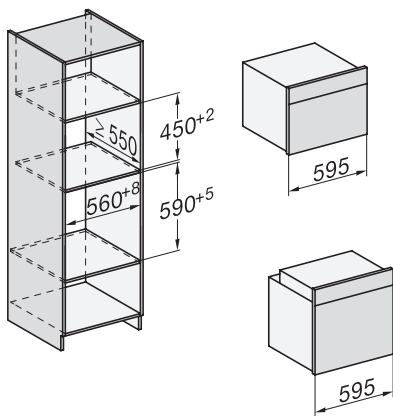

H226x-1B/BP/E/EP//IP, H2760B/BP, H28x0B/BP,
H7x40BM/BMX, H7x6xB/BP/BPX, installation drawings