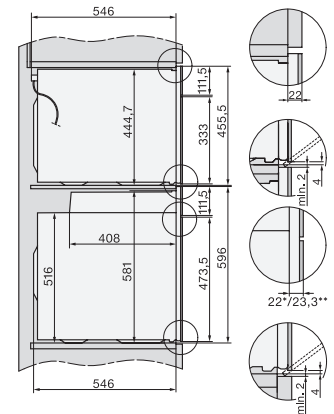

installation H7000 BM, installation drawing

H7000 handle, installation drawing

H7000 handle, glass, installation drawings

Installation H7000 BM XL, installation drawings

side view H7000 BM build-under, installation drawings

side view Kombi BM XL, installation drawings

H 7440 BM

Cuptor combi cu microunde compact
cu un design unitar, programe automate și moduri combinate.

Installation Kombi BM XL, installation drawings