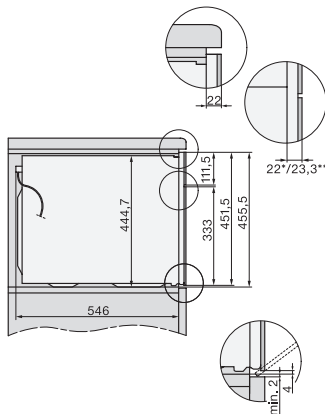

installation H7000 BM, installation drawing

H7000 handle, installation drawing

H7000 handle, glass, installation drawings

Installation H7000 BM XL, installation drawings

side view H7000 BM build-under, installation drawings

side view Kombi BM XL, installation drawings

H 7440 BM

Cuptor combi cu microunde compact
cu un design unitar, programe automate și moduri combinate.

Installation Kombi BM XL, installation drawings