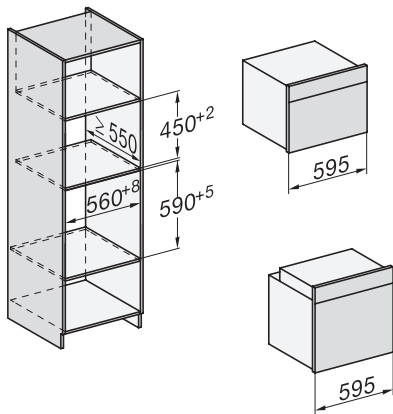

Installation H7000 BM XL, installation drawings