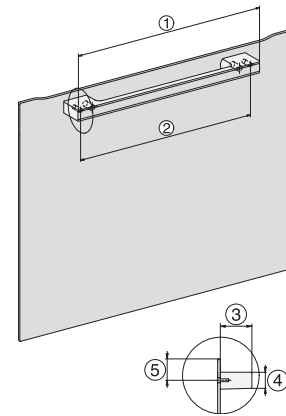

H 7440 BM

Cuptor combi cu microunde compact
cu un design unitar, programe automate și moduri combinate.

side view H7000 BM, installation drawings

built-in H7000 BM, installation drawing

built-in H7000 BM build-under, installation drawings

installation H7000 BM, installation drawing

H7000 handle, installation drawing

H7000 handle, glass, installation drawings

Installation H7000 BM XL, installation drawings

side view H7000 BM build-under, installation drawings