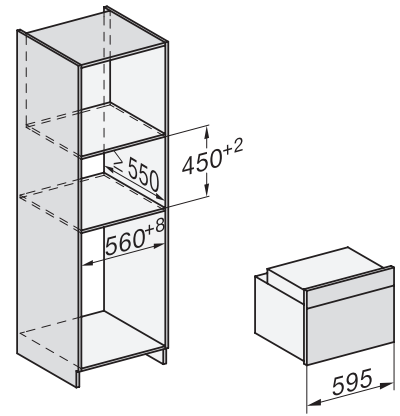

H 7440 B
 Cuptor compact
 design unitar sistem de iluminat LED și PerfectClean.

side view H7000 M, installation drawings

side view H7000 M, installation drawings, GB, AU

built-in H7000 M, installation drawing