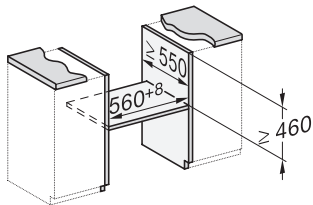

H 7440 B
 Cuptor compact
 design unitar sistem de iluminat LED și PerfectClean.

side view H7000 M, installation drawings

side view H7000 M, installation drawings, GB, AU

built-in H7000 M, installation drawing

built-in H7000 M build-under, installation drawing

H2840B, H7244B, H7440B, installation drawings

Installation H7000 M, installation drawing

H7000 handle, installation drawing

side view H7000 M build-under, installation drawings