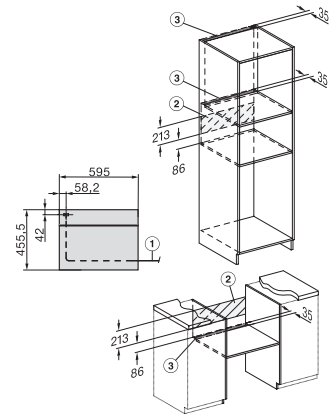

H 7440 B
 Cuptor compact
 design unitar sistem de iluminat LED și PerfectClean.

side view H7000 M, installation drawings

side view H7000 M, installation drawings, GB, AU

built-in H7000 M, installation drawing

built-in H7000 M build-under, installation drawing

H2840B, H7244B, H7440B, installation drawings

Installation H7000 M, installation drawing

H7000 handle, installation drawing

side view H7000 M build-under, installation drawings