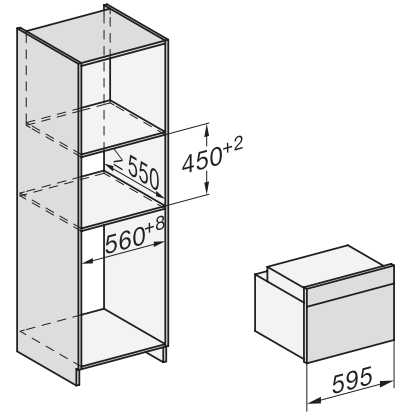

H 7440 B
Cuptor compact
design unitar sistem de iluminat LED și PerfectClean.

side view H7000 M, installation drawings

side view H7000 M, installation drawings, GB, AU

built-in H7000 M, installation drawing