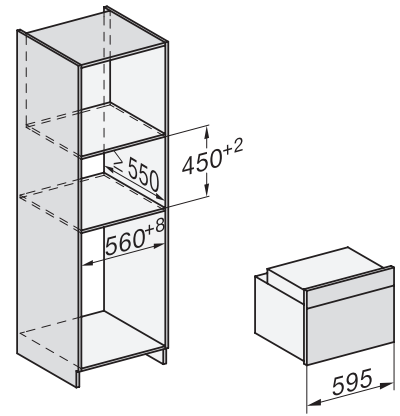

H 7440 B
Cuptor compact
design unitar sistem de iluminat LED și PerfectClean.

side view H7000 M, installation drawings

side view H7000 M, installation drawings, GB, AU

built-in H7000 M, installation drawing