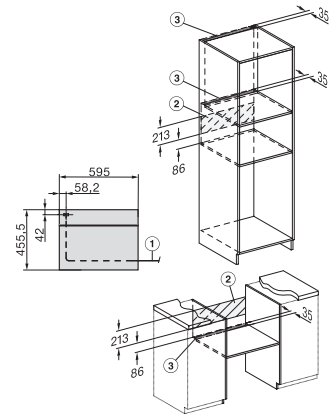

H 7440 B
Cuptor compact
design unitar sistem de iluminat LED și PerfectClean.

side view H7000 M, installation drawings

side view H7000 M, installation drawings, GB, AU

built-in H7000 M, installation drawing

built-in H7000 M build-under, installation drawing

H2840B, H7244B, H7440B, installation drawings

Installation H7000 M, installation drawing

DG2840, DG7x40, DGC7x4x, DG7x6x, DGC7x6x, DGD7635, DGM7x4x, DO7, H28B/BP, H7x4xB/BM/BP, H7x6xB/BP, installation drawing