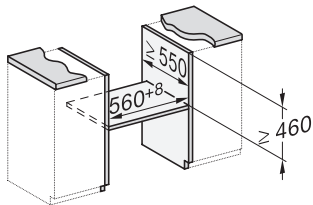

H 7440 B
Cuptor compact
design unitar sistem de iluminat LED și PerfectClean.

side view H7000 M, installation drawings

side view H7000 M, installation drawings, GB, AU

built-in H7000 M, installation drawing