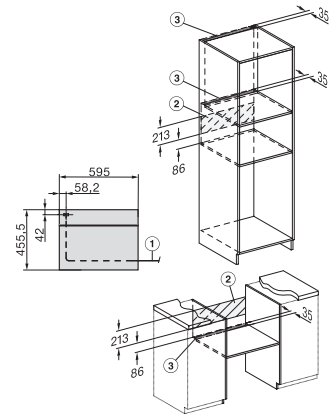

H 7440 B
Cuptor compact
design unitar sistem de iluminat LED și PerfectClean.

side view H7000 M, installation drawings

side view H7000 M, installation drawings, GB, AU

built-in H7000 M, installation drawing

built-in H7000 M build-under, installation drawing

H2840B, H7244B, H7440B, installation drawings

Installation H7000 M, installation drawing

H7000 handle, installation drawing

H7000 handle, glass, installation drawings