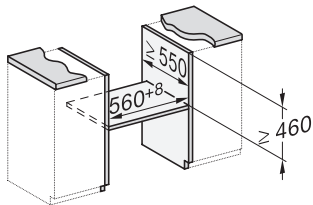

H 7440 B
Cuptor compact
design unitar sistem de iluminat LED și PerfectClean.

side view H7000 M, installation drawings

side view H7000 M, installation drawings, GB, AU

built-in H7000 M, installation drawing

built-in H7000 M build-under, installation drawing

H2840B, H7244B, H7440B, installation drawings

Installation H7000 M, installation drawing

H7000 handle, installation drawing

H7000 handle, glass, installation drawings