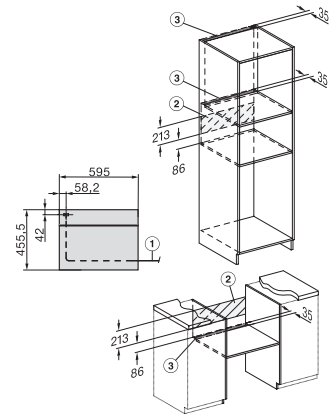

H 7440 B  
Cuptor compact  
design unitar sistem de iluminat LED și PerfectClean.

side view H7000 M, installation drawings

side view H7000 M, installation drawings, GB, AU

built-in H7000 M, installation drawing

built-in H7000 M build-under, installation drawing

H2840B, H7244B, H7440B, installation drawings

Installation H7000 M, installation drawing

H7000 handle, installation drawing

H7000 handle, glass, installation drawings