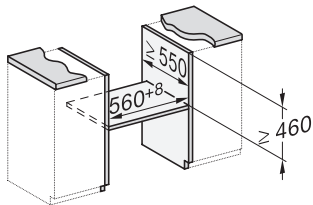

H 7440 B  
Cuptor compact  
design unitar sistem de iluminat LED și PerfectClean.

side view H7000 M, installation drawings

side view H7000 M, installation drawings, GB, AU

built-in H7000 M, installation drawing

built-in H7000 M build-under, installation drawing

H2840B, H7244B, H7440B, installation drawings

Installation H7000 M, installation drawing

H7000 handle, installation drawing

H7000 handle, glass, installation drawings