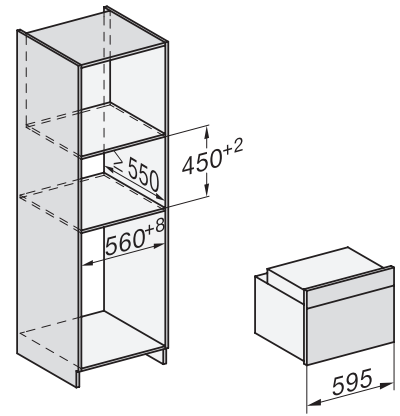

H 7440 B  
Cuptor compact  
design unitar sistem de iluminat LED și PerfectClean.

side view H7000 M, installation drawings

side view H7000 M, installation drawings, GB, AU

built-in H7000 M, installation drawing