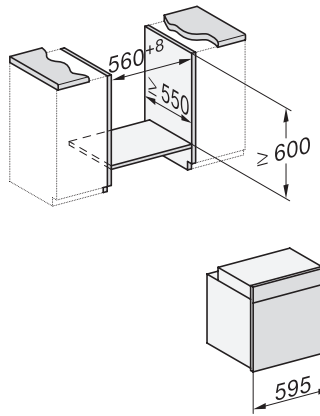

H 7264 BP

Cuptor

design unitar cu text clar, rețea și piroliză.

H 7264 BP  
Cuptor  
design unitar cu text clar, rețea și piroliză.

installation H7000 XL, installation drawing

side view H7000 XL, installation drawings

built-in H7000 XL, installation drawing

Installation H7000 XL underframe, installation drawings

H2x6x-1B/BP/E/EP/IP, H2850BP, H7x6xB/BP/BPX, H2x6xB, installation drawings

H7000 handle, installation drawing