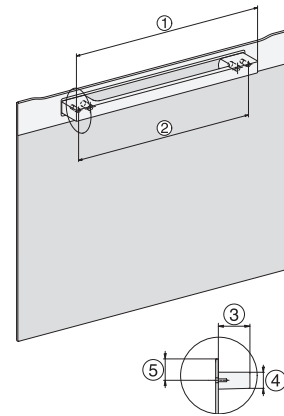

H 7264 BP

Cuptor

design unitar cu text clar, rețea și piroliză.

H 7264 BP  
Cuptor  
design unitar cu text clar, rețea și piroliză.

installation H7000 XL, installation drawing

side view H7000 XL, installation drawings

built-in H7000 XL, installation drawing

Installation H7000 XL underframe, installation drawings

H2x6x-1B/BP/E/EP/IP, H2850BP, H7x6xB/BP/BPX, H2x6xB, installation drawings

H7000 handle, installation drawing