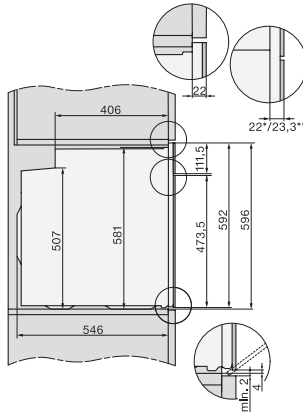

### Cuptor

design unitar cu text clar, rețea și piroliză.

installation H7000 XL, installation drawing

side view H7000 XL, installation drawings

built-in H7000 XL, installation drawing

H226x-1B/BP/E/EP/IP, H2x6xB/BP, H7x6xB/BP/BPX, installation drawings