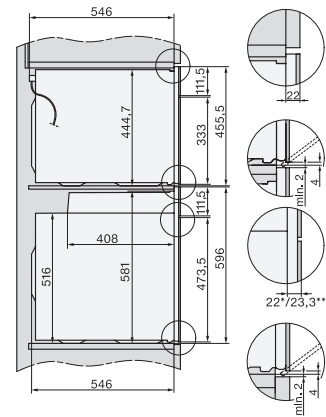

### Cuptor

design unitar cu text clar, rețea și piroliză.

installation H7000 XL, installation drawing

side view H7000 XL, installation drawings

built-in H7000 XL, installation drawing

H226x-1B/BP/E/EP/IP, H2x6xB/BP, H7x6xB/BP/BPX, installation drawings

H2x6x-1B/BP/E/EP/IP, H2850BP, H7x6xB/BP/BPX, H2x6xB, installation drawings

DG2840, DG7x40, DGC7x4x, DG7x6x, DGC7x6x, DGD7635, DGM7x4x, DO7, H28B/BP, H7x4xB/BM/BP, H7x6xB/BP, installation drawing

DG7x40, DGC7x4x, DGC7x6x, DG7635, DGM7x4x, DO7, H2860B/BP, H7240BM, H7x40BM, H7x4xB/BP, H7x6xB/BP, installation drawings

H226x-1B/BP/E/EP/IP, H2760B/BP, H28x0B/BP, H7x40BM/BMX, H7x6xB/BP/BPX, installation drawings

H2xxx-1 B/BP/E/EP/IP, H7xxx B/BP/BM/BMX, installation drawings

H 7264 BP

Cuptor

design unitar cu text clar, rețea și piroliză.