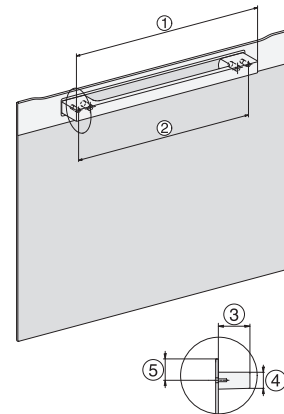

H 7264 BP

Cuptor

design unitar cu text clar, rețea și piroliză.

H 7264 BP
Cuptor
design unitar cu text clar, rețea și piroliză.

installation H7000 XL, installation drawing

side view H7000 XL, installation drawings

built-in H7000 XL, installation drawing

Installation H7000 XL underframe, installation drawings

H2x6x-1B/BP/E/EP/IP, H2850BP, H7x6xB/BP/BPX, H2x6xB, installation drawings

H7000 handle, installation drawing