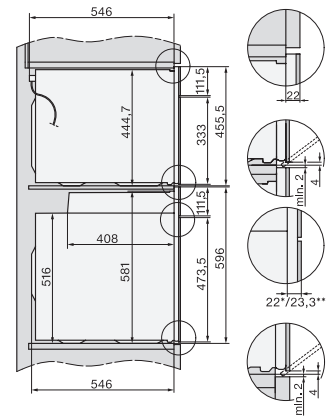

H 7264 B
Cuptor
design unitar cu afișare clară a textului și PerfectClean.

installation H7000 XL, installation drawing

side view H7000 XL, installation drawings

built-in H7000 XL, installation drawing

H226x-1B/BP/E/EP/I/1P, H2x6xB/BP, H7x6xB/BP/BPX, installation drawings

H226x-1B/E/I, H2x6xB, H7x6xB, installation drawings

DG2840, DG7x40, DGC7x4x, DG7x6x, DGC7x6x, DGD7635, DGM7x4x, DO7, H28B/BP, H7x4xB/BM/BP, H7x6xB/BP, installation drawing

H226x-1B/BP/E/EP/I/1P, H2760B/BP, H28x0B/BP, H7x40BM/BMX, H7x6xB/BP/BPX, installation drawings

side view H7000 XL build-under, installation drawing

H2xxx-1 B/BP/E/I/1P, H7xxx B/BP/BM/BMX, installation drawings

H 7264 B
Cuptor
design unitar cu afișare clară a textului și PerfectClean.

H2xxx-1 B/BP/E/I/IP, H7xxx B/BP/BM/BMX, installation drawings