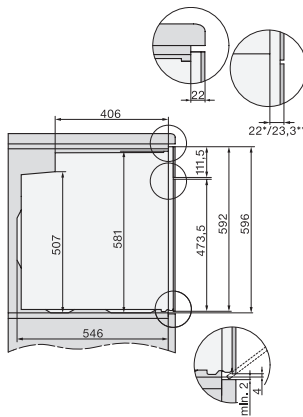

H 7264 B
Cuptor
design unitar cu afișare clară a textului și PerfectClean.

installation H7000 XL, installation drawing

side view H7000 XL, installation drawings

built-in H7000 XL, installation drawing

H226x-1B/BP/E/EP/I/1P, H2x6xB/BP, H7x6xB/BP/BPX, installation drawings

H226x-1B/E/I, H2x6xB, H7x6xB, installation drawings

DG2840, DG7x40, DGC7x4x, DG7x6x, DGC7x6x, DGD7635, DGM7x4x, DO7, H28B/BP, H7x4xB/BM/BP, H7x6xB/BP, installation drawing

H226x-1B/BP/E/EP/I/1P, H2760B/BP, H28x0B/BP, H7x40BM/BMX, H7x6xB/BP/BPX, installation drawings

side view H7000 XL build-under, installation drawing

H2xxx-1 B/BP/E/I/1P, H7xxx B/BP/BM/BMX, installation drawings

H 7264 B
Cuptor
design unitar cu afișare clară a textului și PerfectClean.

H2xxx-1 B/BP/E/I/IP, H7xxx B/BP/BM/BMX, installation drawings