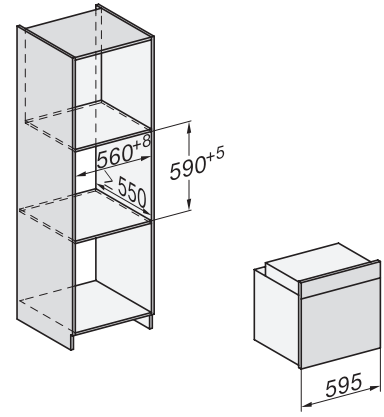

H 7264 B
Cuptor
design unitar cu afișare clară a textului și PerfectClean.

installation H7000 XL, installation drawing

side view H7000 XL, installation drawings

built-in H7000 XL, installation drawing

H226x-1B/BP/E/EP/I/1P, H2x6xB/BP, H7x6xB/BP/BPX, installation drawings