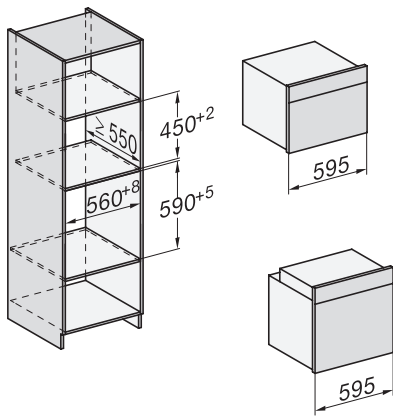

H226x-1B/BP/E/EP/I/1P, H2760B/BP, H28x0B/BP, H7x40BM/BMX, H7x6xB/BP/BPX, installation drawings