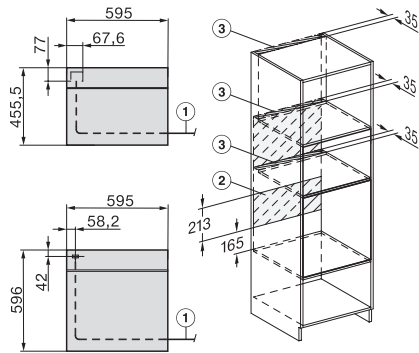

H226x-1B/E/I, H2x6xB, H7x6xB, installation drawings

DG2840, DG7x40, DGC7x4x, DG7x6x, DGC7x6x, DGD7635, DGM7x4x, DO7, H28B/BP, H7x4xB/BM/BP, H7x6xB/BP, installation drawing

H226x-1B/BP/E/EP/I/1P, H2760B/BP, H28x0B/BP, H7x40BM/BMX, H7x6xB/BP/BPX, installation drawings

side view H7000 XL build-under, installation drawing

H2xxx-1 B/BP/E/I/1P, H7xxx B/BP/BM/BMX, installation drawings

H 7264 B
Cuptor
design unitar cu afișare clară a textului și PerfectClean.

H2xxx-1 B/BP/E/I/IP, H7xxx B/BP/BM/BMX, installation drawings