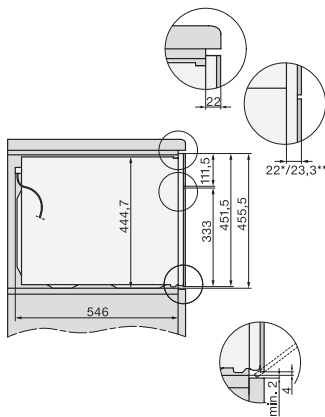

H 7240 BM

Cuptor combi cu microunde compact
cu un design unitar, programe automate și moduri combinate.

side view H7000 BM, installation drawings

built-in H7000 BM, installation drawing

built-in H7000 BM build-under, installation drawings

installation H7000 BM, installation drawing

H7000 handle, installation drawing

H226x-1B/BP/E/EP/I/IP, H2760B/BP, H28x0B/BP, H7x40BM/BMX, H7x6xB/BP/BPX, installation drawings

side view H7000 BM build-under, installation drawings