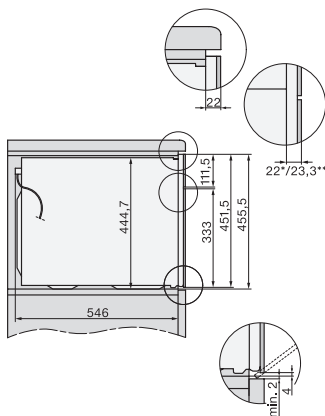

## H 7240 BM

Cuptor combi cu microunde compact  
cu un design unitar, programe automate și moduri combinate.

side view H7000 BM, installation drawings

built-in H7000 BM, installation drawing

built-in H7000 BM build-under, installation drawings

installation H7000 BM, installation drawing

H7000 handle, installation drawing

Installation H7000 BM XL, installation drawings

side view H7000 BM build-under, installation drawings

side view Kombi BM XL, installation drawings