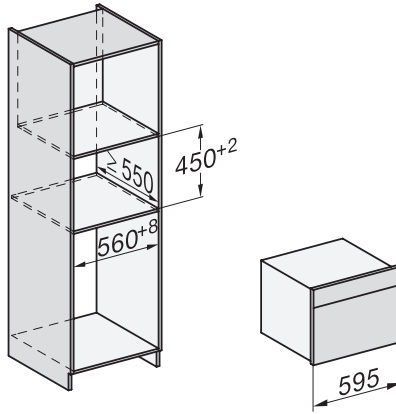

## H 7240 BM

Cuptor combi cu microunde compact  
cu un design unitar, programe automate și moduri combinate.

side view H7000 BM, installation drawings

built-in H7000 BM, installation drawing

built-in H7000 BM build-under, installation drawings